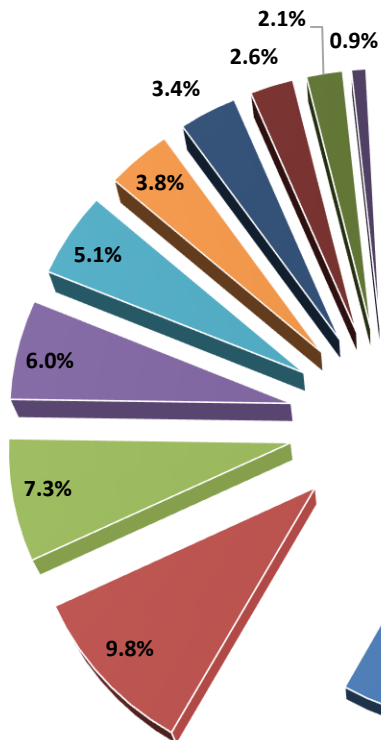

On time Performance

Delay reason

- Reactionary reasons
- Air traffic flow management
- Technical, automated equipment failure
- Airport Facilities
- Operations, crew
- Bad Weather at Delhi
- Passenger & baggage handling
- Aircraft & Ramp Handling
- Others
- Airport security