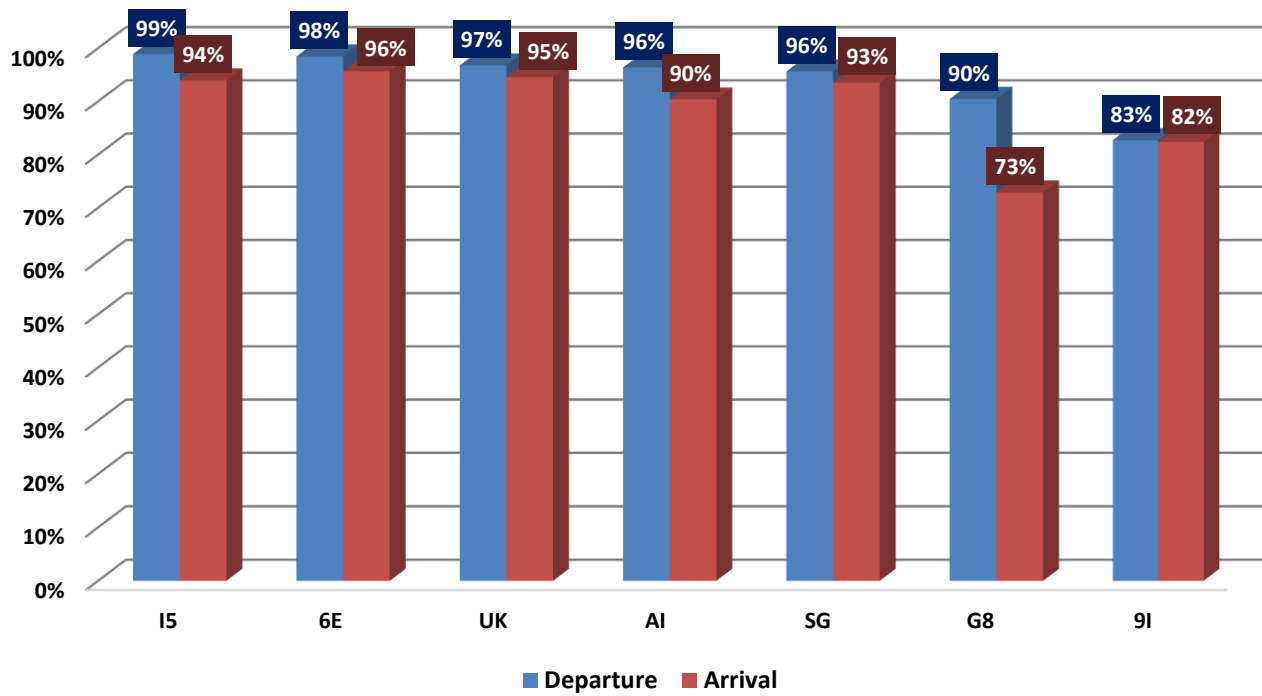

On time Performance

Delay reason

- Reactionary reasons
- Air traffic flow management
- Technical, automated equipment failure
- Airport Facilities
- Operations, crew
- Bad Weather at Delhi
- Passenger & baggage handling
- Aircraft & Ramp Handling
- Others
- Airport security