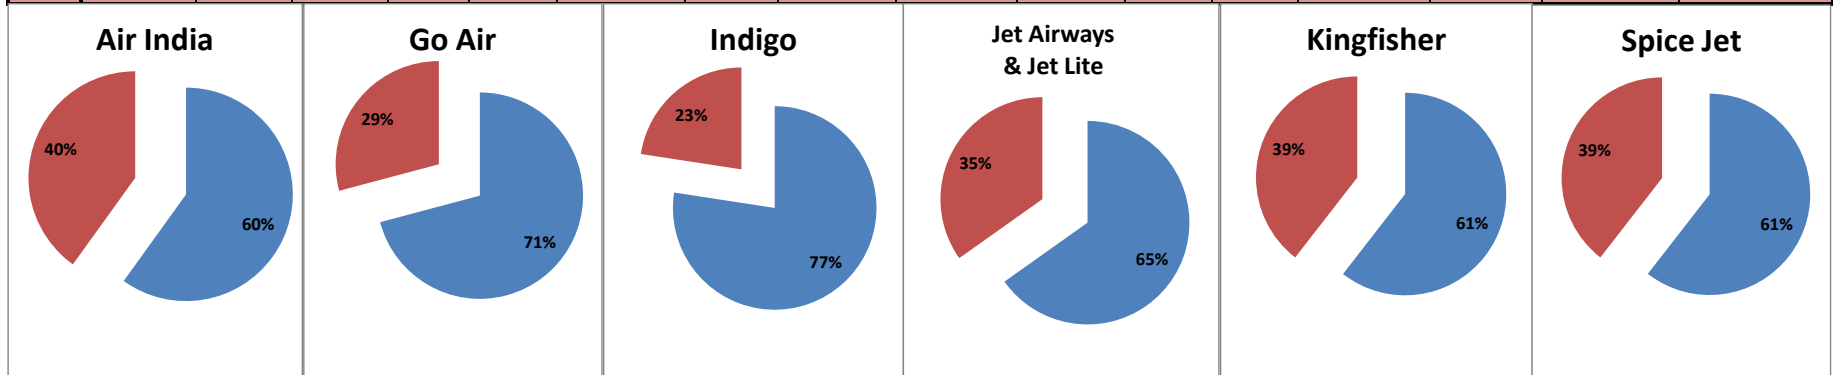

**Airport Name :- DELHI INTERNATIONAL AIRPORT PVT LIMITED. - Jan'12**

Airline	Total Departures	Flights ontime (STD +/- 15 Min)	Flights Delayed (STD +/- 15 Min)	% On time	% delayed	Airline					Airport		Weather		ATC	Miscellaneous
						Passenger & baggage handling (IATA CODES 11-18)	Aircraft & Ramp Handling (IATA CODES 31-39)	Technical, automated equipment failure(IATA CODES 41-48)	Operations , crew(IATA CODES 61-69)	Reactinary reasons (IATA CODES 91-96)	Airport Facilites (IATA CODES - 87,89)	Airport Security (IATA CODES 85)	Destination airport below minima (IATA CODES 72)	Departure aerodrome Below minima (IATA CODES 71)	ATFM(IATA CODES 81-84)	IATA CODE-99
AI	1812	1086	726	60%	40%	29	0	37	50	461	0	2	71	53	21	2
G8	604	428	176	71%	29%	0	0	26	10	100	0	0	13	21	6	0
6E	1639	1269	370	77%	23%	5	0	4	64	206	2	4	16	41	27	1
9W&S2	2128	1387	741	65%	35%	15	0	12	33	566	6	1	52	37	18	1
IT	1284	777	507	61%	39%	0	0	16	27	401	0	0	33	23	5	2
SG	1277	885	392	69%	31%	4	0	25	12	306	1	1	10	26	6	1
<b>Total</b>	<b>8744</b>	<b>5832</b>	<b>2912</b>	<b>67%</b>	<b>33%</b>	<b>53</b>	<b>0</b>	<b>120</b>	<b>196</b>	<b>2040</b>	<b>9</b>	<b>8</b>	<b>195</b>	<b>201</b>	<b>83</b>	<b>7</b>