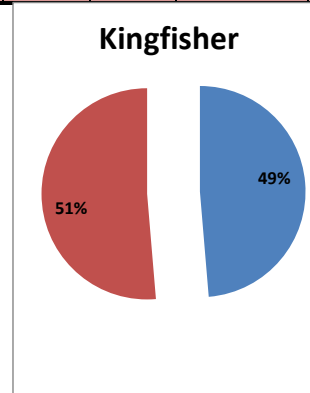

Airport Name :- DELHI INTERNATIONAL AIRPORT PVT LIMITED. - Jan'12(Period :- 2100-0259)

Airline	Total Departures	Flights ontime (STD +/- 15 Min)	Flights Delayed (STD +/- 15 Min)	% On time	% delayed	Airline					Airport		Weather		ATC	Miscellaneous
						Passenger & baggage handling (IATA CODES 11-18)	Aircraft & Ramp Handling (IATA CODES 31-39)	Technical, automated equipment failure(IATA CODES 41-48)	Operations, crew(IATA CODES 61-69)	Reactinary reasons (IATA CODES 91-96)	Airport Facilites (IATA CODES - 87,89)	Airport Security (IATA CODES 85)	Destination airport below minima (IATA CODES 72)	Departure aerodrome Below minima (IATA CODES 71)	ATFM(IATA CODES 81-84)	IATA CODE-99
AI	31	15	16	48%	52%	1	0	0	2	13	0	0	0	0	0	0
G8	32	26	6	81%	19%	0	0	0	0	6	0	0	0	0	0	0
6E	0	0	0	0%	0%	0	0	0	0	0	0	0	0	0	0	0
9W&S2	16	12	4	75%	25%	0	0	0	0	4	0	0	0	0	0	0
IT	150	73	77	49%	51%	0	0	2	6	69	0	0	0	0	0	0
SG	63	15	48	24%	76%	0	0	2	0	46	0	0	0	0	0	0
Total	292	141	151	48%	52%	1	0	4	8	138	0	0	0	0	0	0

On time percentage

Delayed percentage