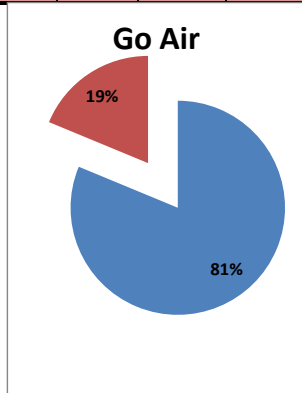

Airport Name :- DELHI INTERNATIONAL AIRPORT PVT LIMITED. - Jan'12(Period :- 2100-0259)

Airline	Total Departures	Flights ontime (STD +/- 15 Min)	Flights Delayed (STD +/- 15 Min)	% On time	% delayed	Airline					Airport		Weather		ATC	Miscellaneous
						Passenger & baggage handling (IATA CODES 11-18)	Aircraft & Ramp Handling (IATA CODES 31-39)	Technical, automated equipment failure(IATA CODES 41-48)	Operations, crew(IATA CODES 61-69)	Reactinary reasons (IATA CODES 91-96)	Airport Facilites (IATA CODES - 87,89)	Airport Security (IATA CODES 85)	Destination airport below minima (IATA CODES 72)	Departure aerodrome Below minima (IATA CODES 71)	ATFM(IATA CODES 81-84)	IATA CODE-99
AI	31	15	16	48%	52%	1	0	0	2	13	0	0	0	0	0	0
G8	32	26	6	81%	19%	0	0	0	0	6	0	0	0	0	0	0
6E	0	0	0	0%	0%	0	0	0	0	0	0	0	0	0	0	0
9W&S2	16	12	4	75%	25%	0	0	0	0	4	0	0	0	0	0	0
IT	150	73	77	49%	51%	0	0	2	6	69	0	0	0	0	0	0
SG	63	15	48	24%	76%	0	0	2	0	46	0	0	0	0	0	0
Total	292	141	151	48%	52%	1	0	4	8	138	0	0	0	0	0	0

On time percentage

Delayed percentage