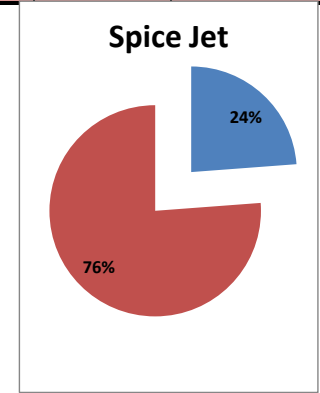

Airport Name :- DELHI INTERNATIONAL AIRPORT PVT LIMITED. - Jan'12(Period :- 2100-0259)

Airline	Total Departures	Flights ontime (STD +/- 15 Min)	Flights Delayed (STD +/- 15 Min)	% On time	% delayed	Airline					Airport		Weather		ATC	Miscellaneous
						Passenger & baggage handling (IATA CODES 11-18)	Aircraft & Ramp Handling (IATA CODES 31-39)	Technical, automated equipment failure(IATA CODES 41-48)	Operations, crew(IATA CODES 61-69)	Reactinary reasons (IATA CODES 91-96)	Airport Facilites (IATA CODES - 87,89)	Airport Security (IATA CODES 85)	Destination airport below minima (IATA CODES 72)	Departure aerodrome Below minima (IATA CODES 71)	ATFM(IATA CODES 81-84)	IATA CODE-99
AI	31	15	16	48%	52%	1	0	0	2	13	0	0	0	0	0	0
G8	32	26	6	81%	19%	0	0	0	0	6	0	0	0	0	0	0
6E	0	0	0	0%	0%	0	0	0	0	0	0	0	0	0	0	0
9W&S2	16	12	4	75%	25%	0	0	0	0	4	0	0	0	0	0	0
IT	150	73	77	49%	51%	0	0	2	6	69	0	0	0	0	0	0
SG	63	15	48	24%	76%	0	0	2	0	46	0	0	0	0	0	0
Total	292	141	151	48%	52%	1	0	4	8	138	0	0	0	0	0	0

On time percentage

Delayed percentage