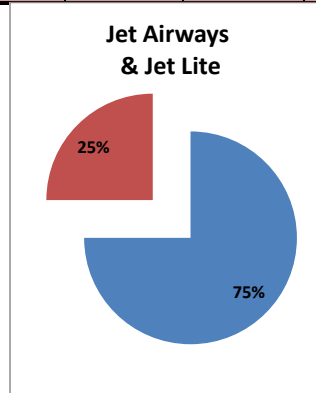

Airport Name :- DELHI INTERNATIONAL AIRPORT PVT LIMITED. - Jan'12(Period :- 2100-0259)

Airline	Total Departures	Flights ontime (STD +/- 15 Min)	Flights Delayed (STD +/- 15 Min)	% On time	% delayed	Airline					Airport		Weather		ATC	Miscellaneous
						Passenger & baggage handling (IATA CODES 11-18)	Aircraft & Ramp Handling (IATA CODES 31-39)	Technical, automated equipment failure(IATA CODES 41-48)	Operations, crew(IATA CODES 61-69)	Reactinary reasons (IATA CODES 91-96)	Airport Facilites (IATA CODES - 87,89)	Airport Security (IATA CODES 85)	Destination airport below minima (IATA CODES 72)	Departure aerodrome Below minima (IATA CODES 71)	ATFM(IATA CODES 81-84)	IATA CODE-99
AI	31	15	16	48%	52%	1	0	0	2	13	0	0	0	0	0	0
G8	32	26	6	81%	19%	0	0	0	0	6	0	0	0	0	0	0
6E	0	0	0	0%	0%	0	0	0	0	0	0	0	0	0	0	0
9W&S2	16	12	4	75%	25%	0	0	0	0	4	0	0	0	0	0	0
IT	150	73	77	49%	51%	0	0	2	6	69	0	0	0	0	0	0
SG	63	15	48	24%	76%	0	0	2	0	46	0	0	0	0	0	0
Total	292	141	151	48%	52%	1	0	4	8	138	0	0	0	0	0	0

On time percentage

Delayed percentage