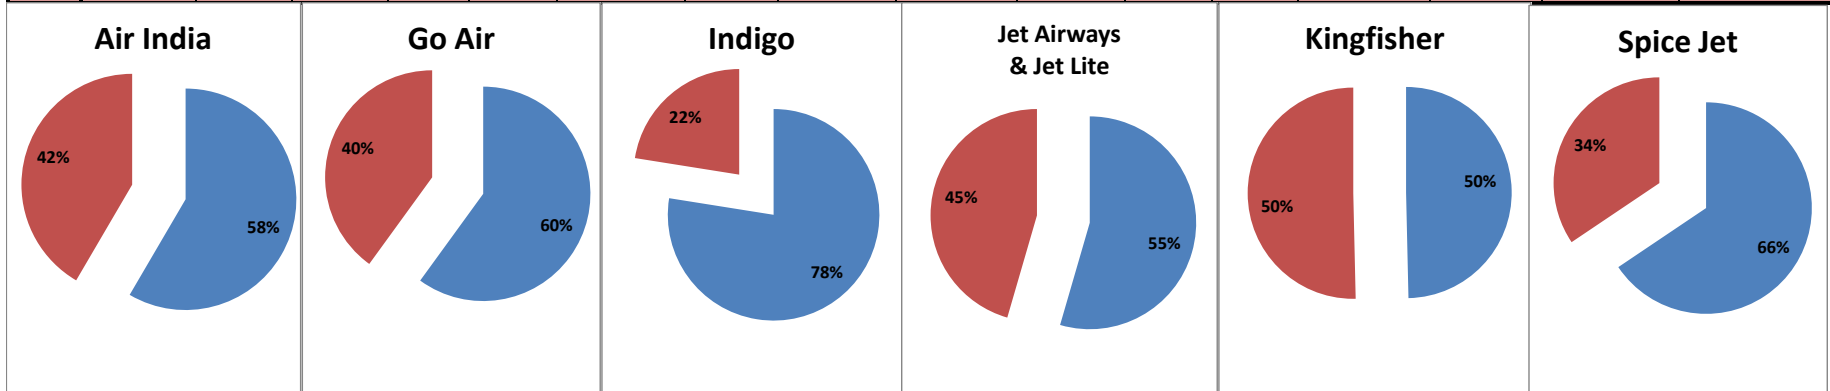

Airport Name :- DELHI INTERNATIONAL AIRPORT PVT LIMITED. - Jan'12(Period :- 1500-2059)

Airline	Total Departures	Flights ontime (STD +/- 15 Min)	Flights Delayed (STD +/- 15 Min)	% On time	% delayed	Airline					Airport		Weather		ATC	Miscellaneous
						Passenger & baggage handling (IATA CODES 11-18)	Aircraft & Ramp Handling (IATA CODES 31-39)	Technical, automated equipment failure(IATA CODES 41-48)	Operations , crew(IATA CODES 61-69)	Reactinary reasons (IATA CODES 91-96)	Airport Facilites (IATA CODES - 87,89)	Airport Security (IATA CODES 85)	Destination airport below minima (IATA CODES 72)	Departure aerodrome Below minima (IATA CODES 71)	ATFM(IATA CODES 81-84)	IATA CODE-99
AI	522	305	217	58%	42%	5	0	10	8	192	0	1	0	0	0	1
G8	215	129	86	60%	40%	0	0	10	4	63	0	0	1	8	0	0
6E	627	486	141	78%	22%	2	0	2	3	124	0	2	0	0	7	1
9W&S2	822	448	374	55%	45%	2	0	8	3	359	0	0	1	0	0	1
IT	413	205	208	50%	50%	0	0	5	6	193	0	0	2	0	0	2
SG	488	320	168	66%	34%	1	0	9	2	155	0	0	0	0	1	0
Total	3087	1893	1194	61%	39%	10	0	44	26	1086	0	3	4	8	8	5

On time percentage

Delayed percentage