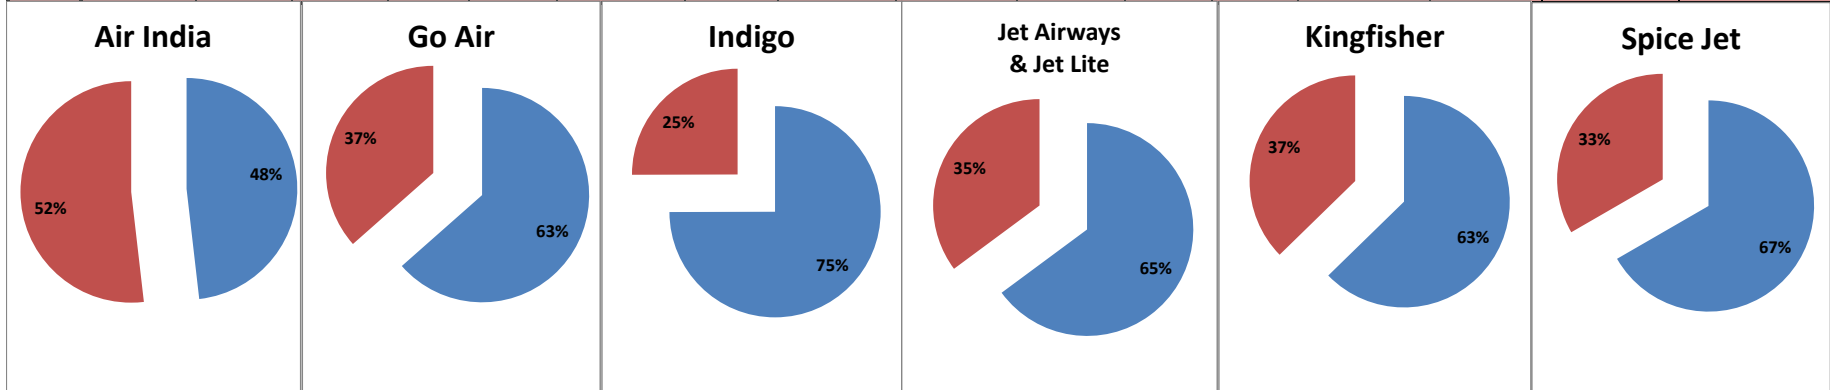

Airport Name :- DELHI INTERNATIONAL AIRPORT PVT LIMITED. - Jan'12(Period :- 0900-1459)

Airline	Total Departures	Flights ontime (STD +/- 15 Min)	Flights Delayed (STD +/- 15 Min)	% On time	% delayed	Airline					Airport		Weather		ATC	Miscellaneous
						Passenger & baggage handling (IATA CODES 11-18)	Aircraft & Ramp Handling (IATA CODES 31-39)	Technical, automated equipment failure(IATA CODES 41-48)	Operations , crew(IATA CODES 61-69)	Reactinary reasons (IATA CODES 91-96)	Airport Facilites (IATA CODES - 87,89)	Airport Security (IATA CODES 85)	Destination airport below minima (IATA CODES 72)	Departure aerodrome Below minima (IATA CODES 71)	ATFM(IATA CODES 81-84)	IATA CODE-99
AI	766	369	397	48%	52%	20	0	21	19	253	0	1	41	20	21	1
G8	178	113	65	63%	37%	0	0	14	3	29	0	0	6	7	6	0
6E	559	419	140	75%	25%	2	0	1	3	81	2	2	12	17	20	0
9W&S2	794	515	279	65%	35%	13	0	3	13	193	6	1	24	9	17	0
IT	496	311	185	63%	37%	0	0	7	8	131	0	0	21	13	5	0
SG	423	282	141	67%	33%	3	0	6	7	103	1	1	4	10	5	1
Total	3216	2009	1207	62%	38%	38	0	52	53	790	9	5	108	76	74	2

On time percentage

Delayed percentage