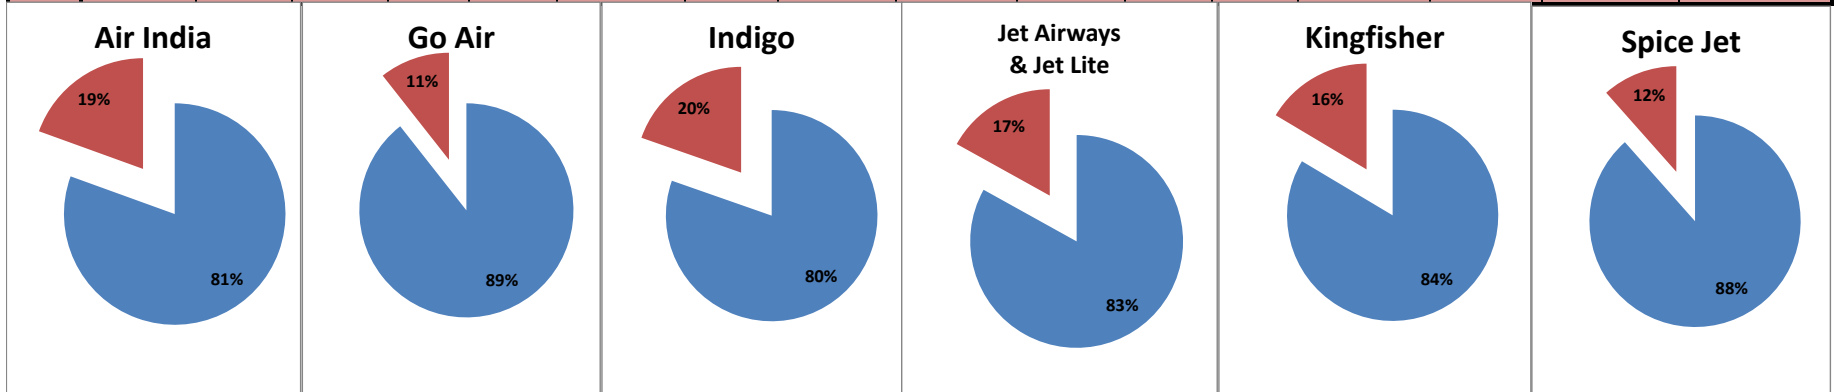

Airport Name :- DELHI INTERNATIONAL AIRPORT PVT LIMITED. - Jan'12(Period :- 0300-0859)

Airline	Total Departures	Flights ontime (STD +/- 15 Min)	Flights Delayed (STD +/- 15 Min)	% On time	% delayed	Airline					Airport		Weather		ATC	Miscellaneous
						Passenger & baggage handling (IATA CODES 11-18)	Aircraft & Ramp Handling (IATA CODES 31-39)	Technical, automated equipment failure(IATA CODES 41-48)	Operations , crew(IATA CODES 61-69)	Reactinary reasons (IATA CODES 91-96)	Airport Facilites (IATA CODES - 87,89)	Airport Security (IATA CODES 85)	Destination airport below minima (IATA CODES 72)	Departure aerodrome Below minima (IATA CODES 71)	ATFM(IATA CODES 81-84)	IATA CODE-99
AI	493	397	96	81%	19%	3	0	6	21	3	0	0	30	33	0	0
G8	179	160	19	89%	11%	0	0	2	3	2	0	0	6	6	0	0
6E	453	364	89	80%	20%	1	0	1	58	1	0	0	4	24	0	0
9W&S2	496	412	84	83%	17%	0	0	1	17	10	0	0	27	28	1	0
IT	225	188	37	84%	16%	0	0	2	7	8	0	0	10	10	0	0
SG	303	268	35	88%	12%	0	0	8	3	2	0	0	6	16	0	0
Total	2149	1789	360	83%	17%	4	0	20	109	26	0	0	83	117	1	0

On time percentage

Delayed percentage