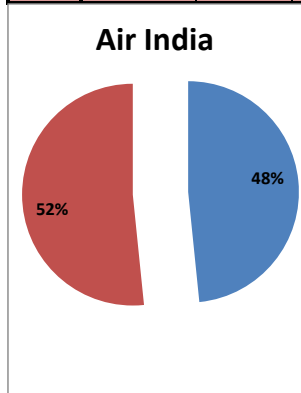

Airport Name :- DELHI INTERNATIONAL AIRPORT PVT LIMITED. - Jan'12(Period :- 2100-0259)

Airline	Total Departures	Flights ontime (STD +/- 15 Min)	Flights Delayed (STD +/- 15 Min)	% On time	% delayed	Airline					Airport		Weather		ATC	Miscellaneous
						Passenger & baggage handling (IATA CODES 11-18)	Aircraft & Ramp Handling (IATA CODES 31-39)	Technical, automated equipment failure(IATA CODES 41-48)	Operations, crew(IATA CODES 61-69)	Reactinary reasons (IATA CODES 91-96)	Airport Facilites (IATA CODES - 87,89)	Airport Security (IATA CODES 85)	Destination airport below minima (IATA CODES 72)	Departure aerodrome Below minima (IATA CODES 71)	ATFM(IATA CODES 81-84)	IATA CODE-99
AI	31	15	16	48%	52%	1	0	0	2	13	0	0	0	0	0	0
G8	32	26	6	81%	19%	0	0	0	0	6	0	0	0	0	0	0
6E	0	0	0	0%	0%	0	0	0	0	0	0	0	0	0	0	0
9W&S2	16	12	4	75%	25%	0	0	0	0	4	0	0	0	0	0	0
IT	150	73	77	49%	51%	0	0	2	6	69	0	0	0	0	0	0
SG	63	15	48	24%	76%	0	0	2	0	46	0	0	0	0	0	0
Total	292	141	151	48%	52%	1	0	4	8	138	0	0	0	0	0	0

On time percentage

Delayed percentage