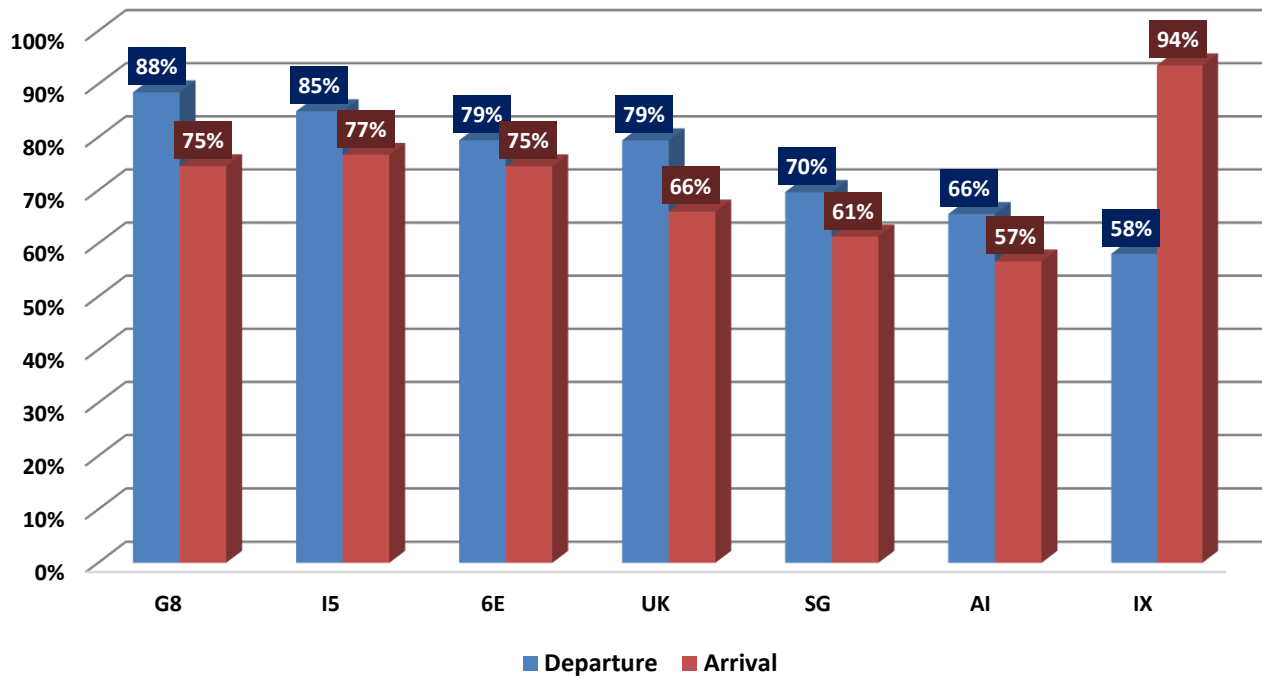

On time Performance

Delay reason

- Reactionary reasons
- Technical, automated equipment failure
- Operations, crew
- Airport Facilities
- Air traffic flow management
- Passenger & baggage handling
- Bad Weather at Delhi
- Aircraft & Ramp Handling
- Others
- Airport security
- Bad weather at Destination