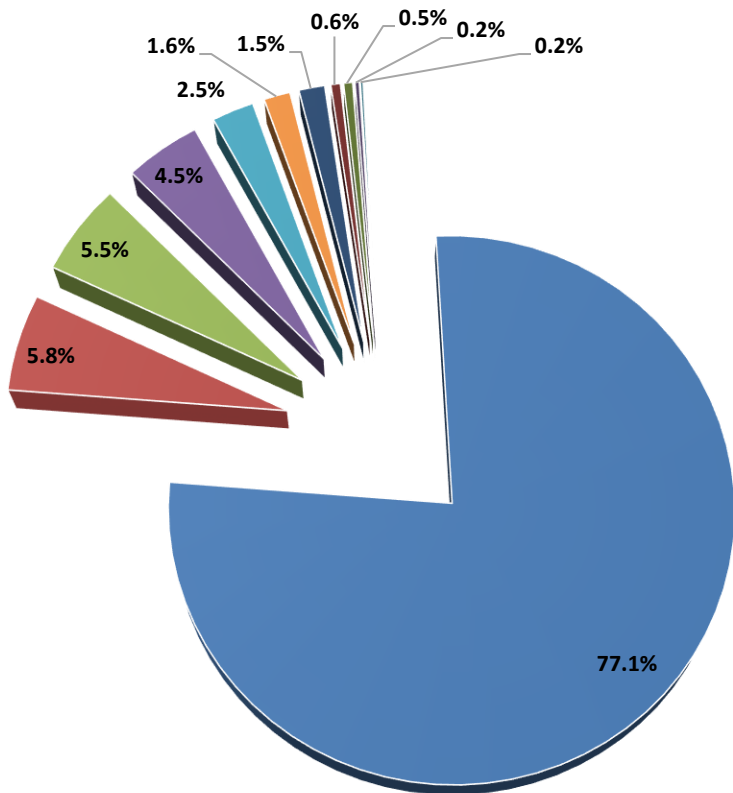

On time Performance

Delay reason

- Reactionary reasons
- Technical, automated equipment failure
- Operations, crew
- Airport Facilities
- Air traffic flow management
- Passenger & baggage handling
- Bad Weather at Delhi
- Aircraft & Ramp Handling
- Others
- Airport security
- Bad weather at Destination