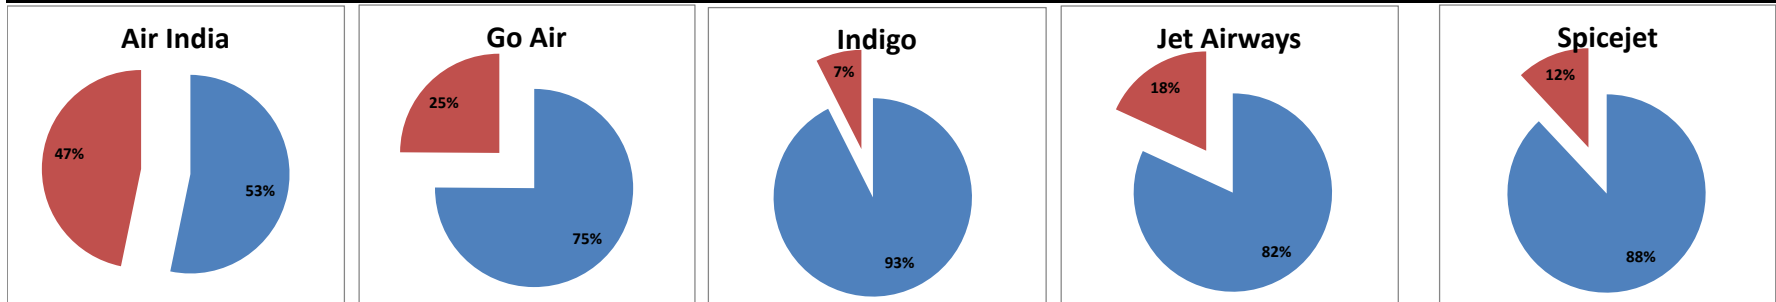

Airport Name :- DELHI INTERNATIONAL AIRPORT PVT LIMITED. - Oct'14(Period :- 0900-1459) - {Arrival}