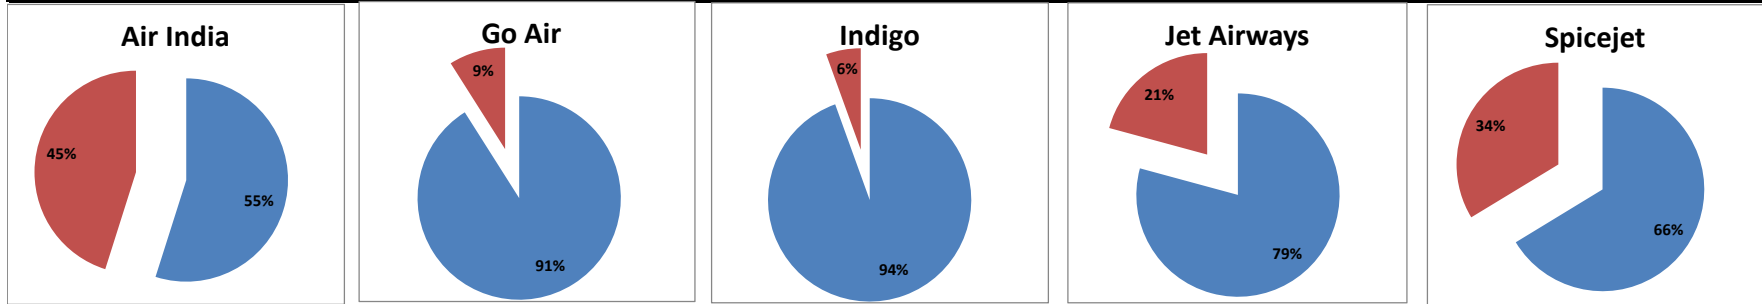

Airport Name :- DELHI INTERNATIONAL AIRPORT PVT LIMITED. - Oct'14(Period :- 1500-2059) - {Departure}

Airline	Total Departures	Flights ontime (STD +/- 15 Min)	Flights Delayed (STD +/- 15 Min)	% On time	% delayed	Airline					Airport		Weather		ATC	Miscellaneous
						Passenger & baggage handling (IATA CODES 11-18)	Aircraft & Ramp Handling (IATA CODES 31-39)	Technical, automated equipment failure(IATA CODES 41-48)	Operations , crew(IATA CODES 61-69)	Reactionary reasons (IATA CODES 91-97)	Airport Facilities (IATA CODES - 87,89)	Airport Security (IATA CODES 85)	Destination airport below minima (IATA CODES 72)	Departure aerodrome Below minima (IATA CODES 71)	ATFM(IATA CODES 81-84)	IATA CODE-99
AI	563	309	254	55%	45%	9	3	11	23	205	0	0	2	1	0	0
G8	278	253	25	91%	9%	0	0	0	1	24	0	0	0	0	0	0
6E	942	890	52	94%	6%	1	0	0	4	41	1	0	1	2	0	2
9W&S2	790	626	164	79%	21%	2	0	8	7	145	0	0	1	1	0	0
SG	534	354	180	66%	34%	1	0	46	5	124	1	0	0	1	1	1
Total	3107	2432	675	78%	22%	13	3	65	40	539	2	0	4	5	1	3