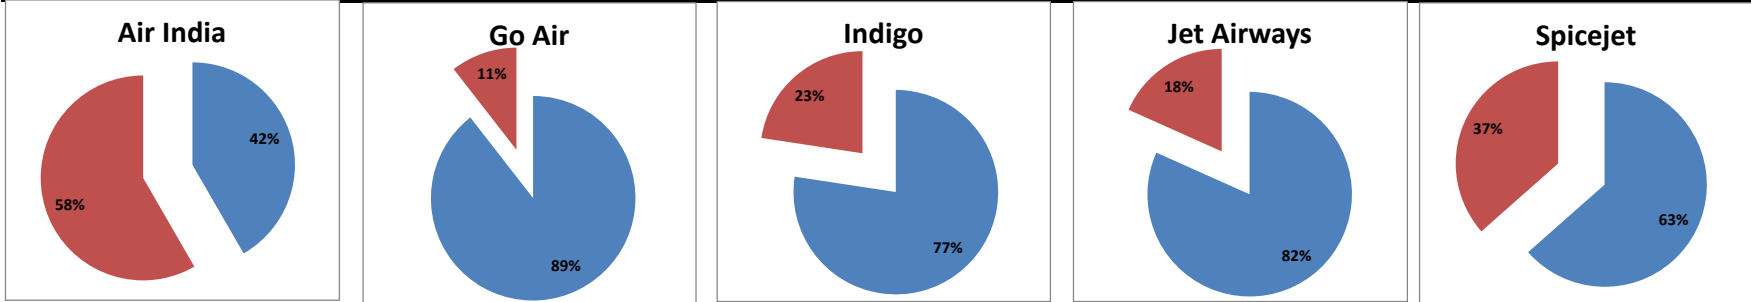

Delay percentage

Airport Name :- DELHI INTERNATIONAL AIRPORT PVT LIMITED. - Oct'14(Period :- 2100-0259) - {Departure}

Airline	Total Departures	Flights ontime (STD +/- 15 Min)	Flights Delayed (STD +/- 15 Min)	% On time	% delayed	Airline					Airport		Weather		ATC	Miscellaneous
						Passenger & baggage handling (IATA CODES 11-18)	Aircraft & Ramp Handling (IATA CODES 31-39)	Technical, automated equipment failure(IATA CODES 41-48)	Operations , crew(IATA CODES 61-69)	Reactionary reasons (IATA CODES 91-97)	Airport Facilites (IATA CODES - 87,89)	Airport Security (IATA CODES 85)	Destination airport below minima (IATA CODES 72)	Departure aerodrome Below minima (IATA CODES 71)	ATFM(IATA CODES 81-84)	IATA CODE-99
AI	36	15	21	42%	58%	0	0	0	0	20	0	0	0	1	0	0
G8	19	17	2	89%	11%	0	0	0	1	1	0	0	0	0	0	0
6E	31	24	7	77%	23%	1	0	0	0	6	0	0	0	0	0	0
9W&S2	60	49	11	82%	18%	0	0	0	0	10	0	0	0	1	0	0
SG	115	73	42	63%	37%	0	0	7	4	29	0	0	0	2	0	0
Total	261	178	83	68%	32%	1	0	7	5	66	0	0	0	4	0	0

On time percentage