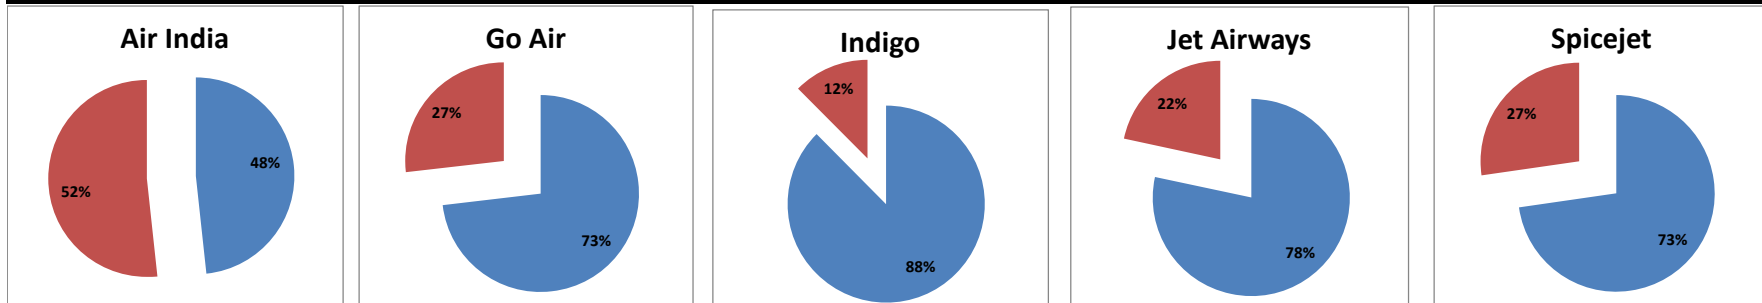

Airport Name :- DELHI INTERNATIONAL AIRPORT PVT LIMITED. - Oct'14(Period :- 1500-2059) - {Arrival}