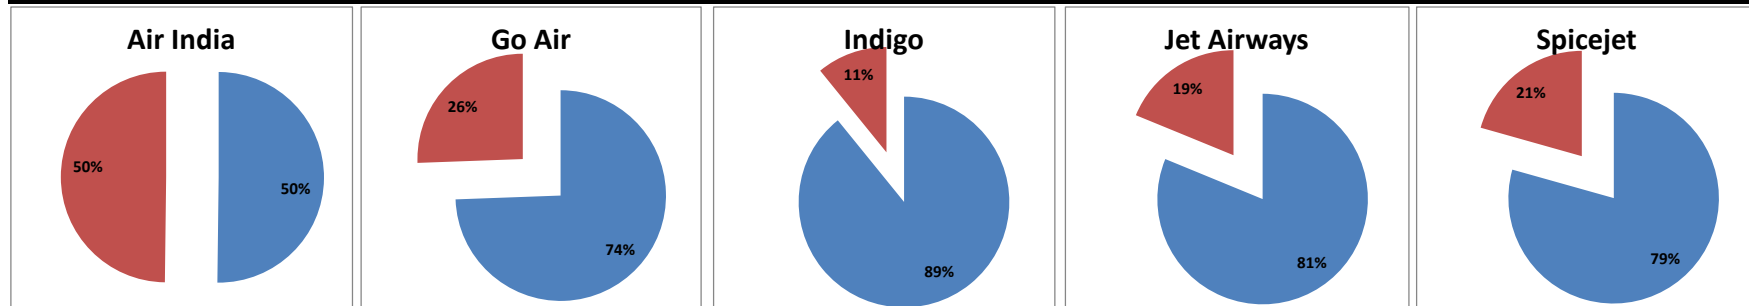

Airport Name :- DELHI INTERNATIONAL AIRPORT PVT LIMITED. - Sep'14{Arrival}