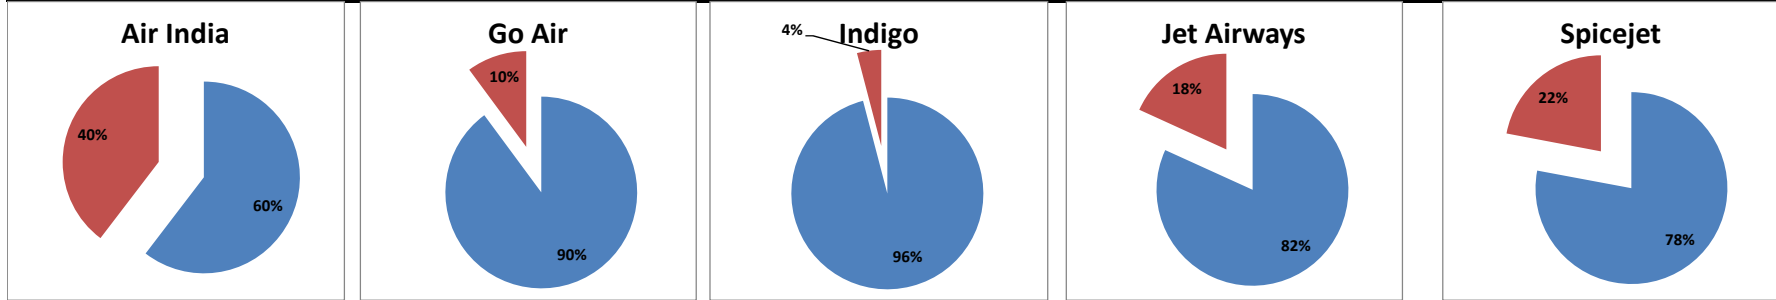

Delay percentage

Airport Name :- DELHI INTERNATIONAL AIRPORT PVT LIMITED. - Oct'14(Period :- 0900-1459) - {Departure}

Airline	Total Departures	Flights ontime (STD +/- 15 Min)	Flights Delayed (STD +/- 15 Min)	% On time	% delayed	Airline					Airport		Weather		ATC	Miscellaneous
						Passenger & baggage handling (IATA CODES 11-18)	Aircraft & Ramp Handling (IATA CODES 31-39)	Technical, automated equipment failure(IATA CODES 41-48)	Operations , crew(IATA CODES 61-69)	Reactionary reasons (IATA CODES 91-97)	Airport Facilites (IATA CODES - 87,89)	Airport Security (IATA CODES 85)	Destination airport below minima (IATA CODES 72)	Departure aerodrome Below minima (IATA CODES 71)	ATFM(IATA CODES 81-84)	IATA CODE-99
AI	818	494	324	60%	40%	9	1	22	34	247	1	1	4	0	1	4
G8	257	231	26	90%	10%	0	0	1	3	18	1	0	0	0	0	3
6E	958	919	39	96%	4%	2	0	0	10	21	1	0	0	0	5	
9W&S2	840	687	153	82%	18%	4	0	8	14	124	0	0	3	0	0	
SG	517	403	114	78%	22%	0	0	58	8	46	0	0	1	0	1	
Total	3390	2734	656	81%	19%	15	1	89	69	456	3	1	8	0	13	

On time percentage