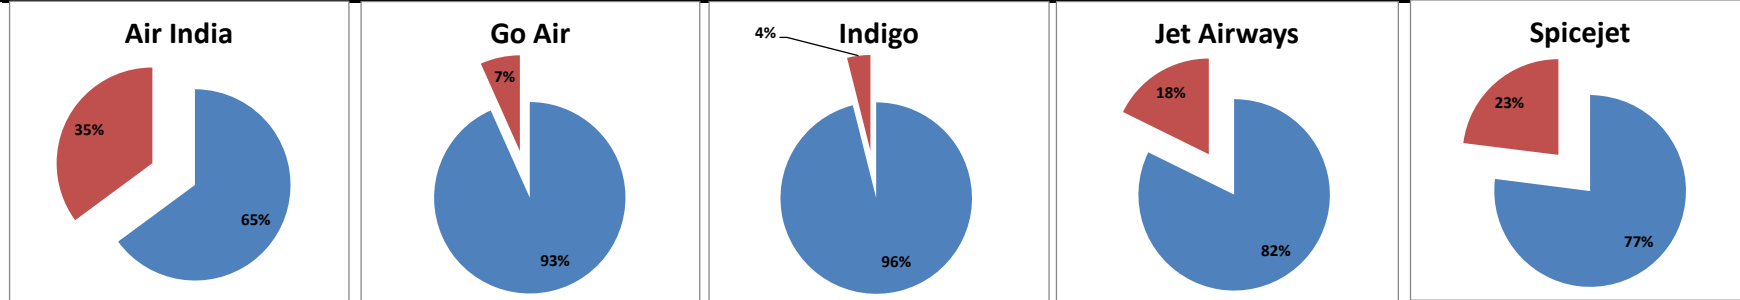

Airport Name :- DELHI INTERNATIONAL AIRPORT PVT LIMITED. - Oct'14{Departure}

Airline	Total Departures	Flights ontime (STD +/- 15 Min)	Flights Delayed (STD +/- 15 Min)	% On time	% delayed	Airline					Airport		Weather		ATC	Miscellaneous
						Passenger & baggage handling (IATA CODES 11-18)	Aircraft & Ramp Handling (IATA CODES 31-39)	Technical, automated equipment failure(IATA CODES 41-48)	Operations , crew(IATA CODES 61-69)	Reactionary reasons (IATA CODES 91-97)	Airport Facilites (IATA CODES - 87,89)	Airport Security (IATA CODES 85)	Destination airport below minima (IATA CODES 72)	Departure aerodrome Below minima (IATA CODES 71)	ATFM(IATA CODES 81-84)	IATA CODE-99
AI	1836	1191	645	65%	35%	22	5	41	69	484	1	1	15	2	1	4
G8	823	768	55	93%	7%	0	0	2	6	43	1	0	0	0	0	3
6E	2698	2592	106	96%	4%	4	0	0	15	69	2	0	4	2	0	10
9W&S2	2088	1718	370	82%	18%	6	0	19	50	282	0	0	11	2	0	0
SG	1530	1178	352	77%	23%	1	0	116	19	207	1	0	1	3	2	2
Total	8975	7447	1528	83%	17%	33	5	178	159	1085	5	1	31	9	3	19