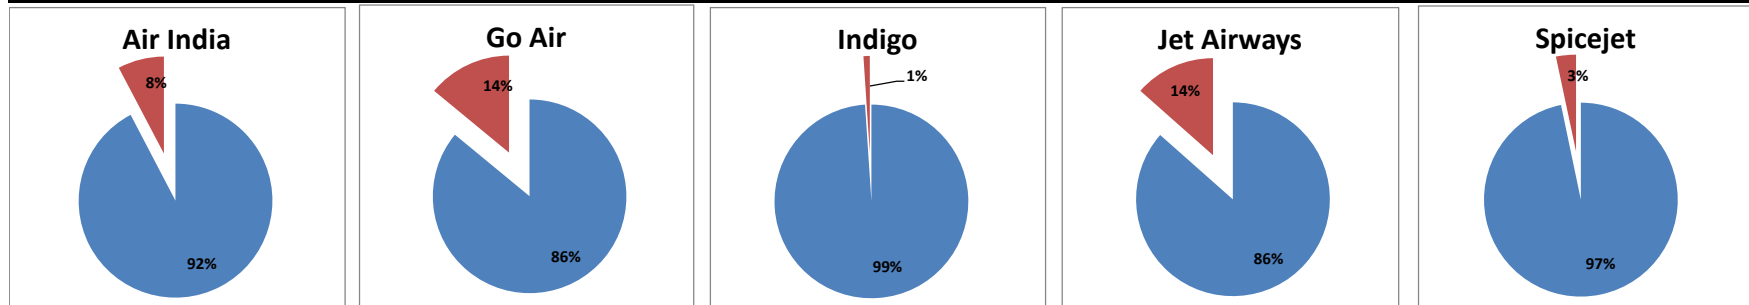

Airport Name :- DELHI INTERNATIONAL AIRPORT PVT LIMITED. - Oct'14(Period :- 0300-0859) - {Arrival}