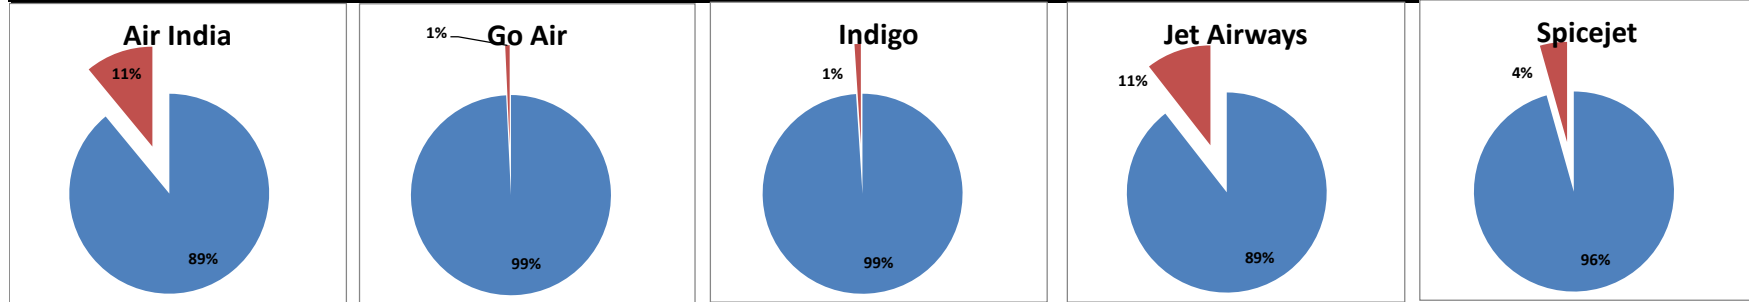

Delay percentage

Airport Name :- DELHI INTERNATIONAL AIRPORT PVT LIMITED. - Oct'14(Period :- 0300-0859) - {Departure}

Airline	Total Departures	Flights ontime (STD +/- 15 Min)	Flights Delayed (STD +/- 15 Min)	% On time	% delayed	Airline					Airport		Weather		ATC	Miscellaneous
						Passenger & baggage handling (IATA CODES 11-18)	Aircraft & Ramp Handling (IATA CODES 31-39)	Technical, automated equipment failure(IATA CODES 41-48)	Operations , crew(IATA CODES 61-69)	Reactionary reasons (IATA CODES 91-97)	Airport Facilities (IATA CODES - 87,89)	Airport Security (IATA CODES 85)	Destination airport below minima (IATA CODES 72)	Departure aerodrome Below minima (IATA CODES 71)	ATFM(IATA CODES 81-84)	IATA CODE-99
AI	419	373	46	89%	11%	4	1	8	12	12	0	0	9	0	0	0
G8	269	267	2	99%	1%	0	0	1	1	0	0	0	0	0	0	0
6E	767	759	8	99%	1%	0	0	0	1	1	0	0	3	0	0	3
9W&S2	398	356	42	89%	11%	0	0	3	29	3	0	0	7	0	0	0
SG	364	348	16	96%	4%	0	0	5	2	8	0	0	0	0	1	0
Total	2217	2103	114	95%	5%	4	1	17	45	24	0	0	19	0	1	3

On time percentage