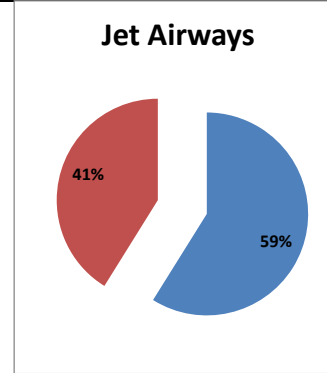

Airport Name :- DELHI INTERNATIONAL AIRPORT PVT LIMITED. - Jan'14(Period :- 1500-2059)

Airline	Total Departures	Flights ontime (STD +/- 15 Min)	Flights Delayed (STD +/- 15 Min)	% On time	% delayed	Airline					Airport		Weather		ATC	Miscellaneous
						Passenger & baggage handling (IATA CODES 11-18)	Aircraft & Ramp Handling (IATA CODES 31-39)	Technical, automated equipment failure(IATA CODES 41-48)	Operations , crew(IATA CODES 61-69)	Reactionary reasons (IATA CODES 91-97)	Airport Facilites (IATA CODES - 87,89)	Airport Security (IATA CODES 85)	Destination airport below minima (IATA CODES 72)	Departure aerodrome Below minima (IATA CODES 71)	ATFM(IATA CODES 81-84)	IATA CODE-99
AI	540	340	200	63%	37%	2	0	1	7	188	0	0	1	0	0	1
G8	257	169	88	66%	34%	0	0	1	3	80	1	0	1	0	0	2
6E	823	635	188	77%	23%	0	0	1	5	167	14	0	0	0	0	1
9W&S2	671	395	276	59%	41%	1	0	4	21	250	0	0	0	0	0	0
SG	548	361	187	66%	34%	0	0	11	3	171	0	0	0	1	0	1
Total	2839	1900	939	67%	33%	3	0	18	39	856	15	0	2	1	0	5

On time percentage

Delayed percentage