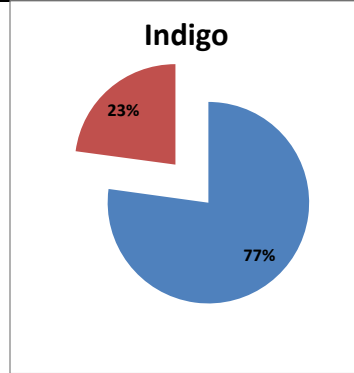

Airport Name :- DELHI INTERNATIONAL AIRPORT PVT LIMITED. - Jan'14(Period :- 1500-2059)

Airline	Total Departures	Flights ontime (STD +/- 15 Min)	Flights Delayed (STD +/- 15 Min)	% On time	% delayed	Airline					Airport		Weather		ATC	Miscellaneous
						Passenger & baggage handling (IATA CODES 11-18)	Aircraft & Ramp Handling (IATA CODES 31-39)	Technical, automated equipment failure(IATA CODES 41-48)	Operations , crew(IATA CODES 61-69)	Reactionary reasons (IATA CODES 91-97)	Airport Facilites (IATA CODES - 87,89)	Airport Security (IATA CODES 85)	Destination airport below minima (IATA CODES 72)	Departure aerodrome Below minima (IATA CODES 71)	ATFM(IATA CODES 81-84)	IATA CODE-99
AI	540	340	200	63%	37%	2	0	1	7	188	0	0	1	0	0	1
G8	257	169	88	66%	34%	0	0	1	3	80	1	0	1	0	0	2
6E	823	635	188	77%	23%	0	0	1	5	167	14	0	0	0	0	1
9W&S2	671	395	276	59%	41%	1	0	4	21	250	0	0	0	0	0	0
SG	548	361	187	66%	34%	0	0	11	3	171	0	0	0	1	0	1
Total	2839	1900	939	67%	33%	3	0	18	39	856	15	0	2	1	0	5

On time percentage

Delayed percentage