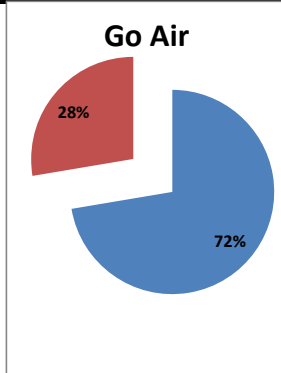

Airport Name :- DELHI INTERNATIONAL AIRPORT PVT LIMITED. - Jan'14(Period :- 0900-1459)

Airline	Total Departures	Flights ontime (STD +/- 15 Min)	Flights Delayed (STD +/- 15 Min)	% On time	% delayed	Airline					Airport		Weather		ATC	Miscellaneous
						Passenger & baggage handling (IATA CODES 11-18)	Aircraft & Ramp Handling (IATA CODES 31-39)	Technical, automated equipment failure(IATA CODES 41-48)	Operations , crew(IATA CODES 61-69)	Reactionary reasons (IATA CODES 91-97)	Airport Facilites (IATA CODES - 87,89)	Airport Security (IATA CODES 85)	Destination airport below minima (IATA CODES 72)	Departure aerodrome Below minima (IATA CODES 71)	ATFM(IATA CODES 81-84)	IATA CODE-99
AI	830	464	366	56%	44%	7	4	12	26	249	5	1	51	9	2	0
G8	275	199	76	72%	28%	1	0	0	1	57	3	0	14	0	0	0
6E	787	656	131	83%	17%	2	0	1	6	87	19	0	9	5	2	0
9W&S2	814	511	303	63%	37%	6	0	1	21	210	20	0	42	2	1	0
SG	530	349	181	66%	34%	0	0	18	6	123	9	0	19	1	5	0
Total	3236	2179	1057	67%	33%	16	4	32	60	726	56	1	135	17	10	0

On time percentage

Delayed percentage