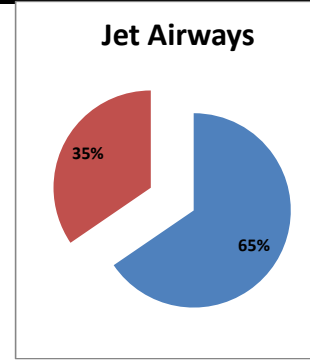

Airport Name :- DELHI INTERNATIONAL AIRPORT PVT LIMITED. - Jan'14

Airline	Total Departures	Flights ontime (STD +/- 15 Min)	Flights Delayed (STD +/- 15 Min)	% On time	% delayed	Airline					Airport		Weather		ATC	Miscellaneous
						Passenger & baggage handling (IATA CODES 11-18)	Aircraft & Ramp Handling (IATA CODES 31-39)	Technical, automated equipment failure(IATA CODES 41-48)	Operations , crew(IATA CODES 61-69)	Reactionary reasons (IATA CODES 91-97)	Airport Facilites (IATA CODES - 87,89)	Airport Security (IATA CODES 85)	Destination airport below minima (IATA CODES 72)	Departure aerodrome Below minima (IATA CODES 71)	ATFM(IATA CODES 81-84)	IATA CODE-99
AI	1835	1206	629	66%	34%	9	5	19	46	445	5	1	78	18	2	1
G8	799	623	176	78%	22%	1	0	1	5	146	4	0	15	2	0	2
6E	2216	1813	403	82%	18%	2	1	2	76	254	33	0	26	6	2	1
9W&S2	1909	1249	660	65%	35%	7	0	10	59	493	20	0	65	5	1	0
SG	1623	1177	446	73%	27%	0	0	31	10	302	9	0	77	11	5	1
Total	8382	6068	2314	72%	28%	19	6	63	196	1640	71	1	261	42	10	5

On time percentage

Delayed percentage

Airport Name :- DELHI INTERNATIONAL AIRPORT PVT LIMITED. - Jan'14(Period :- 0300-0859)

Airline	Total Departures	Flights ontime (STD +/- 15 Min)	Flights Delayed (STD +/- 15 Min)	% On time	% delayed	Airline					Airport		Weather		ATC	Miscellaneous
						Passenger & baggage handling (IATA CODES 11-18)	Aircraft & Ramp Handling (IATA CODES 31-39)	Technical, automated equipment failure(IATA CODES 41-48)	Operations , crew(IATA CODES 61-69)	Reactionary reasons (IATA CODES 91-97)	Airport Facilites (IATA CODES - 87,89)	Airport Security (IATA CODES 85)	Destination airport below minima (IATA CODES 72)	Departure aerodrome Below minima (IATA CODES 71)	ATFM(IATA CODES 81-84)	IATA CODE-99
AI	433	377	56	87%	13%	0	1	5	12	3	0	0	26	9	0	0
G8	240	237	3	99%	1%	0	0	0	1	0	0	0	0	2	0	0
6E	606	522	84	86%	14%	0	1	0	65	0	0	0	17	1	0	0
9W&S2	344	285	59	83%	17%	0	0	5	15	13	0	0	23	3	0	0
SG	545	467	78	86%	14%	0	0	2	1	8	0	0	58	9	0	0
Total	2168	1888	280	87%	13%	0	2	12	94	24	0	0	124	24	0	0