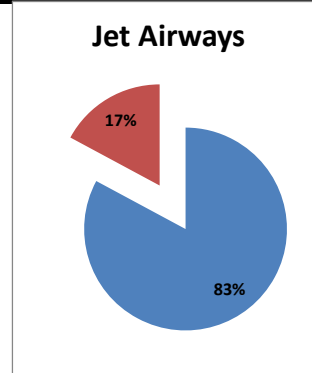

Airport Name :- DELHI INTERNATIONAL AIRPORT PVT LIMITED. - Jan'14

Airline	Total Departures	Flights ontime (STD +/- 15 Min)	Flights Delayed (STD +/- 15 Min)	% On time	% delayed	Airline					Airport		Weather		ATC	Miscellaneous
						Passenger & baggage handling (IATA CODES 11-18)	Aircraft & Ramp Handling (IATA CODES 31-39)	Technical, automated equipment failure(IATA CODES 41-48)	Operations , crew(IATA CODES 61-69)	Reactionary reasons (IATA CODES 91-97)	Airport Facilites (IATA CODES - 87,89)	Airport Security (IATA CODES 85)	Destination airport below minima (IATA CODES 72)	Departure aerodrome Below minima (IATA CODES 71)	ATFM(IATA CODES 81-84)	IATA CODE-99
AI	1835	1206	629	66%	34%	9	5	19	46	445	5	1	78	18	2	1
G8	799	623	176	78%	22%	1	0	1	5	146	4	0	15	2	0	2
6E	2216	1813	403	82%	18%	2	1	2	76	254	33	0	26	6	2	1
9W&S2	1909	1249	660	65%	35%	7	0	10	59	493	20	0	65	5	1	0
SG	1623	1177	446	73%	27%	0	0	31	10	302	9	0	77	11	5	1
Total	8382	6068	2314	72%	28%	19	6	63	196	1640	71	1	261	42	10	5

On time percentage

Delayed percentage

Airport Name :- DELHI INTERNATIONAL AIRPORT PVT LIMITED. - Jan'14(Period :- 0300-0859)

Airline	Total Departures	Flights ontime (STD +/- 15 Min)	Flights Delayed (STD +/- 15 Min)	% On time	% delayed	Airline					Airport		Weather		ATC	Miscellaneous
						Passenger & baggage handling (IATA CODES 11-18)	Aircraft & Ramp Handling (IATA CODES 31-39)	Technical, automated equipment failure(IATA CODES 41-48)	Operations , crew(IATA CODES 61-69)	Reactionary reasons (IATA CODES 91-97)	Airport Facilites (IATA CODES - 87,89)	Airport Security (IATA CODES 85)	Destination airport below minima (IATA CODES 72)	Departure aerodrome Below minima (IATA CODES 71)	ATFM(IATA CODES 81-84)	IATA CODE-99
AI	433	377	56	87%	13%	0	1	5	12	3	0	0	26	9	0	0
G8	240	237	3	99%	1%	0	0	0	1	0	0	0	0	2	0	0
6E	606	522	84	86%	14%	0	1	0	65	0	0	0	17	1	0	0
9W&S2	344	285	59	83%	17%	0	0	5	15	13	0	0	23	3	0	0
SG	545	467	78	86%	14%	0	0	2	1	8	0	0	58	9	0	0
Total	2168	1888	280	87%	13%	0	2	12	94	24	0	0	124	24	0	0