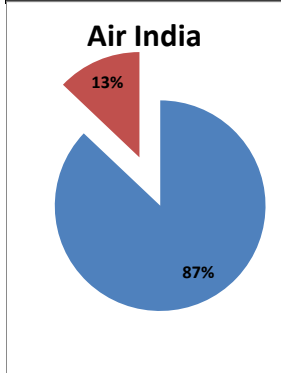

Airport Name :- DELHI INTERNATIONAL AIRPORT PVT LIMITED. - Jan'14

Airline	Total Departures	Flights ontime (STD +/- 15 Min)	Flights Delayed (STD +/- 15 Min)	% On time	% delayed	Airline					Airport		Weather		ATC	Miscellaneous
						Passenger & baggage handling (IATA CODES 11-18)	Aircraft & Ramp Handling (IATA CODES 31-39)	Technical, automated equipment failure(IATA CODES 41-48)	Operations , crew(IATA CODES 61-69)	Reactionary reasons (IATA CODES 91-97)	Airport Facilites (IATA CODES - 87,89)	Airport Security (IATA CODES 85)	Destination airport below minima (IATA CODES 72)	Departure aerodrome Below minima (IATA CODES 71)	ATFM(IATA CODES 81-84)	IATA CODE-99
AI	1835	1206	629	66%	34%	9	5	19	46	445	5	1	78	18	2	1
G8	799	623	176	78%	22%	1	0	1	5	146	4	0	15	2	0	2
6E	2216	1813	403	82%	18%	2	1	2	76	254	33	0	26	6	2	1
9W&S2	1909	1249	660	65%	35%	7	0	10	59	493	20	0	65	5	1	0
SG	1623	1177	446	73%	27%	0	0	31	10	302	9	0	77	11	5	1
Total	8382	6068	2314	72%	28%	19	6	63	196	1640	71	1	261	42	10	5

On time percentage

Delayed percentage

Airport Name :- DELHI INTERNATIONAL AIRPORT PVT LIMITED. - Jan'14(Period :- 0300-0859)

Airline	Total Departures	Flights ontime (STD +/- 15 Min)	Flights Delayed (STD +/- 15 Min)	% On time	% delayed	Airline					Airport		Weather		ATC	Miscellaneous
						Passenger & baggage handling (IATA CODES 11-18)	Aircraft & Ramp Handling (IATA CODES 31-39)	Technical, automated equipment failure(IATA CODES 41-48)	Operations , crew(IATA CODES 61-69)	Reactionary reasons (IATA CODES 91-97)	Airport Facilites (IATA CODES - 87,89)	Airport Security (IATA CODES 85)	Destination airport below minima (IATA CODES 72)	Departure aerodrome Below minima (IATA CODES 71)	ATFM(IATA CODES 81-84)	IATA CODE-99
AI	433	377	56	87%	13%	0	1	5	12	3	0	0	26	9	0	0
G8	240	237	3	99%	1%	0	0	0	1	0	0	0	0	2	0	0
6E	606	522	84	86%	14%	0	1	0	65	0	0	0	17	1	0	0
9W&S2	344	285	59	83%	17%	0	0	5	15	13	0	0	23	3	0	0
SG	545	467	78	86%	14%	0	0	2	1	8	0	0	58	9	0	0
Total	2168	1888	280	87%	13%	0	2	12	94	24	0	0	124	24	0	0