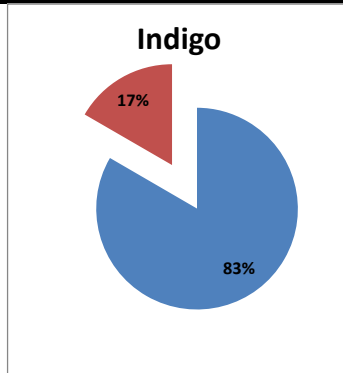

Airport Name :- DELHI INTERNATIONAL AIRPORT PVT LIMITED. - Jan'14(Period :- 0900-1459)

Airline	Total Departures	Flights ontime (STD +/- 15 Min)	Flights Delayed (STD +/- 15 Min)	% On time	% delayed	Airline					Airport		Weather		ATC	Miscellaneous
						Passenger & baggage handling (IATA CODES 11-18)	Aircraft & Ramp Handling (IATA CODES 31-39)	Technical, automated equipment failure(IATA CODES 41-48)	Operations , crew(IATA CODES 61-69)	Reactionary reasons (IATA CODES 91-97)	Airport Facilites (IATA CODES - 87,89)	Airport Security (IATA CODES 85)	Destination airport below minima (IATA CODES 72)	Departure aerodrome Below minima (IATA CODES 71)	ATFM(IATA CODES 81-84)	IATA CODE-99
AI	830	464	366	56%	44%	7	4	12	26	249	5	1	51	9	2	0
G8	275	199	76	72%	28%	1	0	0	1	57	3	0	14	0	0	0
6E	787	656	131	83%	17%	2	0	1	6	87	19	0	9	5	2	0
9W&S2	814	511	303	63%	37%	6	0	1	21	210	20	0	42	2	1	0
SG	530	349	181	66%	34%	0	0	18	6	123	9	0	19	1	5	0
Total	3236	2179	1057	67%	33%	16	4	32	60	726	56	1	135	17	10	0

On time percentage

Delayed percentage