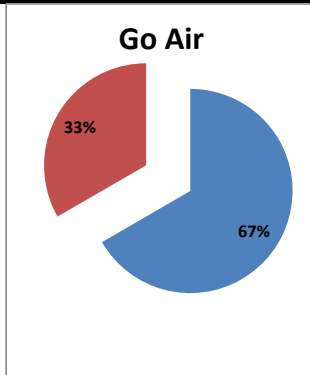

Airport Name :- DELHI INTERNATIONAL AIRPORT PVT LIMITED. - Jan'13(Period :- 2100-0259)

Airline	Total Departures	Flights ontime (STD +/- 15 Min)	Flights Delayed (STD +/- 15 Min)	% On time	% delayed	Airline					Airport		Weather		ATC	Miscellaneous
						Passenger & baggage handling (IATA CODES 11-18)	Aircraft & Ramp Handling (IATA CODES 31-39)	Technical, automated equipment failure(IATA CODES 41-48)	Operations , crew(IATA CODES 61-69)	Reactionary reasons (IATA CODES 91-97)	Airport Facilites (IATA CODES - 87,89)	Airport Security (IATA CODES 85)	Destination airport below minima (IATA CODES 72)	Departure aerodrome Below minima (IATA CODES 71)	ATFM(IATA CODES 81-84)	IATA CODE-99
AI	32	25	7	78%	22%	0	0	1	1	5	0	0	0	0	0	0
G8	27	18	9	67%	33%	0	0	0	0	9	0	0	0	0	0	0
6E	0	0	0	0%	0%	0	0	0	0	0	0	0	0	0	0	0
9W&S2	80	58	22	73%	28%	0	0	0	2	20	0	0	0	0	0	0
SG	0	0	0	0%	0%	0	0	0	0	0	0	0	0	0	0	0
Total	139	101	38	73%	27%	0	0	1	3	34	0	0	0	0	0	0

On time percentage

Delayed percentage