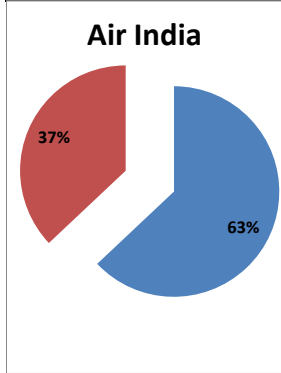

Airport Name :- DELHI INTERNATIONAL AIRPORT PVT LIMITED. - Jan'14(Period :- 1500-2059)

Airline	Total Departures	Flights ontime (STD +/- 15 Min)	Flights Delayed (STD +/- 15 Min)	% On time	% delayed	Airline					Airport		Weather		ATC	Miscellaneous
						Passenger & baggage handling (IATA CODES 11-18)	Aircraft & Ramp Handling (IATA CODES 31-39)	Technical, automated equipment failure(IATA CODES 41-48)	Operations , crew(IATA CODES 61-69)	Reactionary reasons (IATA CODES 91-97)	Airport Facilites (IATA CODES - 87,89)	Airport Security (IATA CODES 85)	Destination airport below minima (IATA CODES 72)	Departure aerodrome Below minima (IATA CODES 71)	ATFM(IATA CODES 81-84)	IATA CODE-99
AI	540	340	200	63%	37%	2	0	1	7	188	0	0	1	0	0	1
G8	257	169	88	66%	34%	0	0	1	3	80	1	0	1	0	0	2
6E	823	635	188	77%	23%	0	0	1	5	167	14	0	0	0	0	1
9W&S2	671	395	276	59%	41%	1	0	4	21	250	0	0	0	0	0	0
SG	548	361	187	66%	34%	0	0	11	3	171	0	0	0	1	0	1
Total	2839	1900	939	67%	33%	3	0	18	39	856	15	0	2	1	0	5

On time percentage

Delayed percentage