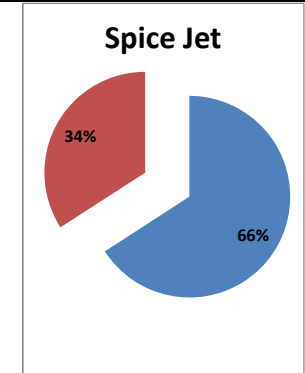

Airport Name :- DELHI INTERNATIONAL AIRPORT PVT LIMITED. - Jan'14(Period :- 1500-2059)

Airline	Total Departures	Flights ontime (STD +/- 15 Min)	Flights Delayed (STD +/- 15 Min)	% On time	% delayed	Airline					Airport		Weather		ATC	Miscellaneous
						Passenger & baggage handling (IATA CODES 11-18)	Aircraft & Ramp Handling (IATA CODES 31-39)	Technical, automated equipment failure(IATA CODES 41-48)	Operations , crew(IATA CODES 61-69)	Reactionary reasons (IATA CODES 91-97)	Airport Facilites (IATA CODES - 87,89)	Airport Security (IATA CODES 85)	Destination airport below minima (IATA CODES 72)	Departure aerodrome Below minima (IATA CODES 71)	ATFM(IATA CODES 81-84)	IATA CODE-99
AI	540	340	200	63%	37%	2	0	1	7	188	0	0	1	0	0	1
G8	257	169	88	66%	34%	0	0	1	3	80	1	0	1	0	0	2
6E	823	635	188	77%	23%	0	0	1	5	167	14	0	0	0	0	1
9W&S2	671	395	276	59%	41%	1	0	4	21	250	0	0	0	0	0	0
SG	548	361	187	66%	34%	0	0	11	3	171	0	0	0	1	0	1
Total	2839	1900	939	67%	33%	3	0	18	39	856	15	0	2	1	0	5

On time percentage

Delayed percentage