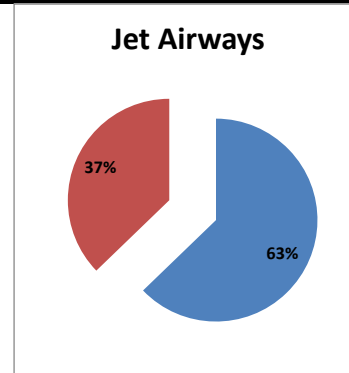

Airport Name :- DELHI INTERNATIONAL AIRPORT PVT LIMITED. - Jan'14(Period :- 0900-1459)

Airline	Total Departures	Flights ontime (STD +/- 15 Min)	Flights Delayed (STD +/- 15 Min)	% On time	% delayed	Airline					Airport		Weather		ATC	Miscellaneous
						Passenger & baggage handling (IATA CODES 11-18)	Aircraft & Ramp Handling (IATA CODES 31-39)	Technical, automated equipment failure(IATA CODES 41-48)	Operations , crew(IATA CODES 61-69)	Reactionary reasons (IATA CODES 91-97)	Airport Facilites (IATA CODES - 87,89)	Airport Security (IATA CODES 85)	Destination airport below minima (IATA CODES 72)	Departure aerodrome Below minima (IATA CODES 71)	ATFM(IATA CODES 81-84)	IATA CODE-99
AI	830	464	366	56%	44%	7	4	12	26	249	5	1	51	9	2	0
G8	275	199	76	72%	28%	1	0	0	1	57	3	0	14	0	0	0
6E	787	656	131	83%	17%	2	0	1	6	87	19	0	9	5	2	0
9W&S2	814	511	303	63%	37%	6	0	1	21	210	20	0	42	2	1	0
SG	530	349	181	66%	34%	0	0	18	6	123	9	0	19	1	5	0
Total	3236	2179	1057	67%	33%	16	4	32	60	726	56	1	135	17	10	0

On time percentage

Delayed percentage