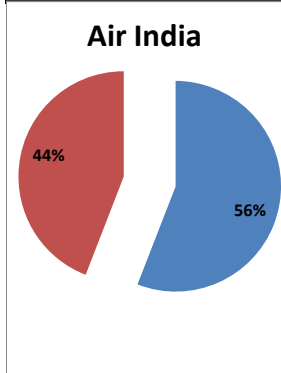

Airport Name :- DELHI INTERNATIONAL AIRPORT PVT LIMITED. - Jan'14(Period :- 0900-1459)

Airline	Total Departures	Flights ontime (STD +/- 15 Min)	Flights Delayed (STD +/- 15 Min)	% On time	% delayed	Airline					Airport		Weather		ATC	Miscellaneous
						Passenger & baggage handling (IATA CODES 11-18)	Aircraft & Ramp Handling (IATA CODES 31-39)	Technical, automated equipment failure(IATA CODES 41-48)	Operations , crew(IATA CODES 61-69)	Reactionary reasons (IATA CODES 91-97)	Airport Facilites (IATA CODES - 87,89)	Airport Security (IATA CODES 85)	Destination airport below minima (IATA CODES 72)	Departure aerodrome Below minima (IATA CODES 71)	ATFM(IATA CODES 81-84)	IATA CODE-99
AI	830	464	366	56%	44%	7	4	12	26	249	5	1	51	9	2	0
G8	275	199	76	72%	28%	1	0	0	1	57	3	0	14	0	0	0
6E	787	656	131	83%	17%	2	0	1	6	87	19	0	9	5	2	0
9W&S2	814	511	303	63%	37%	6	0	1	21	210	20	0	42	2	1	0
SG	530	349	181	66%	34%	0	0	18	6	123	9	0	19	1	5	0
Total	3236	2179	1057	67%	33%	16	4	32	60	726	56	1	135	17	10	0

On time percentage

Delayed percentage