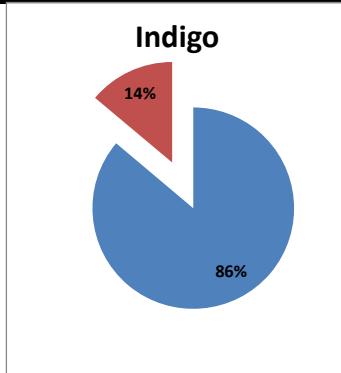

Airport Name :- DELHI INTERNATIONAL AIRPORT PVT LIMITED. - Jan'14

Airline	Total Departures	Flights ontime (STD +/- 15 Min)	Flights Delayed (STD +/- 15 Min)	% On time	% delayed	Airline					Airport		Weather		ATC	Miscellaneous
						Passenger & baggage handling (IATA CODES 11-18)	Aircraft & Ramp Handling (IATA CODES 31-39)	Technical, automated equipment failure(IATA CODES 41-48)	Operations , crew(IATA CODES 61-69)	Reactionary reasons (IATA CODES 91-97)	Airport Facilites (IATA CODES - 87,89)	Airport Security (IATA CODES 85)	Destination airport below minima (IATA CODES 72)	Departure aerodrome Below minima (IATA CODES 71)	ATFM(IATA CODES 81-84)	IATA CODE-99
AI	1835	1206	629	66%	34%	9	5	19	46	445	5	1	78	18	2	1
G8	799	623	176	78%	22%	1	0	1	5	146	4	0	15	2	0	2
6E	2216	1813	403	82%	18%	2	1	2	76	254	33	0	26	6	2	1
9W&S2	1909	1249	660	65%	35%	7	0	10	59	493	20	0	65	5	1	0
SG	1623	1177	446	73%	27%	0	0	31	10	302	9	0	77	11	5	1
Total	8382	6068	2314	72%	28%	19	6	63	196	1640	71	1	261	42	10	5

On time percentage

Delayed percentage

Airport Name :- DELHI INTERNATIONAL AIRPORT PVT LIMITED. - Jan'14(Period :- 0300-0859)

Airline	Total Departures	Flights ontime (STD +/- 15 Min)	Flights Delayed (STD +/- 15 Min)	% On time	% delayed	Airline					Airport		Weather		ATC	Miscellaneous
						Passenger & baggage handling (IATA CODES 11-18)	Aircraft & Ramp Handling (IATA CODES 31-39)	Technical, automated equipment failure(IATA CODES 41-48)	Operations , crew(IATA CODES 61-69)	Reactionary reasons (IATA CODES 91-97)	Airport Facilites (IATA CODES - 87,89)	Airport Security (IATA CODES 85)	Destination airport below minima (IATA CODES 72)	Departure aerodrome Below minima (IATA CODES 71)	ATFM(IATA CODES 81-84)	IATA CODE-99
AI	433	377	56	87%	13%	0	1	5	12	3	0	0	26	9	0	0
G8	240	237	3	99%	1%	0	0	0	1	0	0	0	0	2	0	0
6E	606	522	84	86%	14%	0	1	0	65	0	0	0	17	1	0	0
9W&S2	344	285	59	83%	17%	0	0	5	15	13	0	0	23	3	0	0
SG	545	467	78	86%	14%	0	0	2	1	8	0	0	58	9	0	0
Total	2168	1888	280	87%	13%	0	2	12	94	24	0	0	124	24	0	0