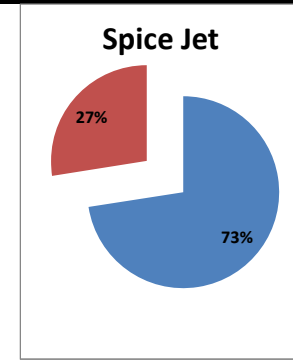

Airport Name :- DELHI INTERNATIONAL AIRPORT PVT LIMITED. - Jan'14

Airline	Total Departures	Flights ontime (STD +/- 15 Min)	Flights Delayed (STD +/- 15 Min)	% On time	% delayed	Airline					Airport		Weather		ATC	Miscellaneous
						Passenger & baggage handling (IATA CODES 11-18)	Aircraft & Ramp Handling (IATA CODES 31-39)	Technical, automated equipment failure(IATA CODES 41-48)	Operations , crew(IATA CODES 61-69)	Reactionary reasons (IATA CODES 91-97)	Airport Facilites (IATA CODES - 87,89)	Airport Security (IATA CODES 85)	Destination airport below minima (IATA CODES 72)	Departure aerodrome Below minima (IATA CODES 71)	ATFM(IATA CODES 81-84)	IATA CODE-99
AI	1835	1206	629	66%	34%	9	5	19	46	445	5	1	78	18	2	1
G8	799	623	176	78%	22%	1	0	1	5	146	4	0	15	2	0	2
6E	2216	1813	403	82%	18%	2	1	2	76	254	33	0	26	6	2	1
9W&S2	1909	1249	660	65%	35%	7	0	10	59	493	20	0	65	5	1	0
SG	1623	1177	446	73%	27%	0	0	31	10	302	9	0	77	11	5	1
Total	8382	6068	2314	72%	28%	19	6	63	196	1640	71	1	261	42	10	5

On time percentage

Delayed percentage

Airport Name :- DELHI INTERNATIONAL AIRPORT PVT LIMITED. - Jan'14(Period :- 0300-0859)

Airline	Total Departures	Flights ontime (STD +/- 15 Min)	Flights Delayed (STD +/- 15 Min)	% On time	% delayed	Airline					Airport		Weather		ATC	Miscellaneous
						Passenger & baggage handling (IATA CODES 11-18)	Aircraft & Ramp Handling (IATA CODES 31-39)	Technical, automated equipment failure(IATA CODES 41-48)	Operations , crew(IATA CODES 61-69)	Reactionary reasons (IATA CODES 91-97)	Airport Facilites (IATA CODES - 87,89)	Airport Security (IATA CODES 85)	Destination airport below minima (IATA CODES 72)	Departure aerodrome Below minima (IATA CODES 71)	ATFM(IATA CODES 81-84)	IATA CODE-99
AI	433	377	56	87%	13%	0	1	5	12	3	0	0	26	9	0	0
G8	240	237	3	99%	1%	0	0	0	1	0	0	0	0	2	0	0
6E	606	522	84	86%	14%	0	1	0	65	0	0	0	17	1	0	0
9W&S2	344	285	59	83%	17%	0	0	5	15	13	0	0	23	3	0	0
SG	545	467	78	86%	14%	0	0	2	1	8	0	0	58	9	0	0
Total	2168	1888	280	87%	13%	0	2	12	94	24	0	0	124	24	0	0