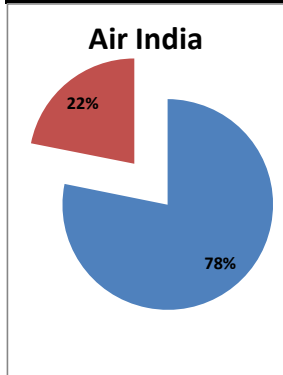

Airport Name :- DELHI INTERNATIONAL AIRPORT PVT LIMITED. - Jan'13(Period :- 2100-0259)

Airline	Total Departures	Flights ontime (STD +/- 15 Min)	Flights Delayed (STD +/- 15 Min)	% On time	% delayed	Airline					Airport		Weather		ATC	Miscellaneous
						Passenger & baggage handling (IATA CODES 11-18)	Aircraft & Ramp Handling (IATA CODES 31-39)	Technical, automated equipment failure(IATA CODES 41-48)	Operations , crew(IATA CODES 61-69)	Reactionary reasons (IATA CODES 91-97)	Airport Facilites (IATA CODES - 87,89)	Airport Security (IATA CODES 85)	Destination airport below minima (IATA CODES 72)	Departure aerodrome Below minima (IATA CODES 71)	ATFM(IATA CODES 81-84)	IATA CODE-99
AI	32	25	7	78%	22%	0	0	1	1	5	0	0	0	0	0	0
G8	27	18	9	67%	33%	0	0	0	0	9	0	0	0	0	0	0
6E	0	0	0	0%	0%	0	0	0	0	0	0	0	0	0	0	0
9W&S2	80	58	22	73%	28%	0	0	0	2	20	0	0	0	0	0	0
SG	0	0	0	0%	0%	0	0	0	0	0	0	0	0	0	0	0
Total	139	101	38	73%	27%	0	0	1	3	34	0	0	0	0	0	0

On time percentage

Delayed percentage