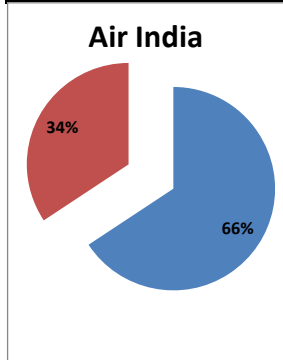

Airport Name :- DELHI INTERNATIONAL AIRPORT PVT LIMITED. - Jan'14

Airline	Total Departures	Flights ontime (STD +/- 15 Min)	Flights Delayed (STD +/- 15 Min)	% On time	% delayed	Airline					Airport		Weather		ATC	Miscellaneous
						Passenger & baggage handling (IATA CODES 11-18)	Aircraft & Ramp Handling (IATA CODES 31-39)	Technical, automated equipment failure(IATA CODES 41-48)	Operations , crew(IATA CODES 61-69)	Reactionary reasons (IATA CODES 91-97)	Airport Facilites (IATA CODES - 87,89)	Airport Security (IATA CODES 85)	Destination airport below minima (IATA CODES 72)	Departure aerodrome Below minima (IATA CODES 71)	ATFM(IATA CODES 81-84)	IATA CODE-99
AI	1835	1206	629	66%	34%	9	5	19	46	445	5	1	78	18	2	1
G8	799	623	176	78%	22%	1	0	1	5	146	4	0	15	2	0	2
6E	2216	1813	403	82%	18%	2	1	2	76	254	33	0	26	6	2	1
9W&S2	1909	1249	660	65%	35%	7	0	10	59	493	20	0	65	5	1	0
SG	1623	1177	446	73%	27%	0	0	31	10	302	9	0	77	11	5	1
Total	8382	6068	2314	72%	28%	19	6	63	196	1640	71	1	261	42	10	5

On time percentage

Delayed percentage

Airport Name :- DELHI INTERNATIONAL AIRPORT PVT LIMITED. - Jan'14(Period :- 0300-0859)

Airline	Total Departures	Flights ontime (STD +/- 15 Min)	Flights Delayed (STD +/- 15 Min)	% On time	% delayed	Airline					Airport		Weather		ATC	Miscellaneous
						Passenger & baggage handling (IATA CODES 11-18)	Aircraft & Ramp Handling (IATA CODES 31-39)	Technical, automated equipment failure(IATA CODES 41-48)	Operations , crew(IATA CODES 61-69)	Reactionary reasons (IATA CODES 91-97)	Airport Facilites (IATA CODES - 87,89)	Airport Security (IATA CODES 85)	Destination airport below minima (IATA CODES 72)	Departure aerodrome Below minima (IATA CODES 71)	ATFM(IATA CODES 81-84)	IATA CODE-99
AI	433	377	56	87%	13%	0	1	5	12	3	0	0	26	9	0	0
G8	240	237	3	99%	1%	0	0	0	1	0	0	0	0	2	0	0
6E	606	522	84	86%	14%	0	1	0	65	0	0	0	17	1	0	0
9W&S2	344	285	59	83%	17%	0	0	5	15	13	0	0	23	3	0	0
SG	545	467	78	86%	14%	0	0	2	1	8	0	0	58	9	0	0
Total	2168	1888	280	87%	13%	0	2	12	94	24	0	0	124	24	0	0