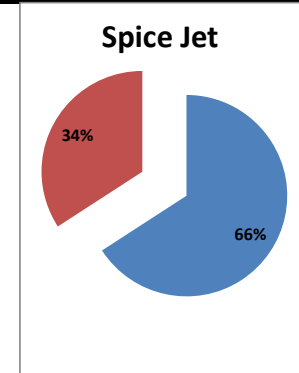

Airport Name :- DELHI INTERNATIONAL AIRPORT PVT LIMITED. - Jan'14(Period :- 0900-1459)

Airline	Total Departures	Flights ontime (STD +/- 15 Min)	Flights Delayed (STD +/- 15 Min)	% On time	% delayed	Airline					Airport		Weather		ATC	Miscellaneous
						Passenger & baggage handling (IATA CODES 11-18)	Aircraft & Ramp Handling (IATA CODES 31-39)	Technical, automated equipment failure(IATA CODES 41-48)	Operations , crew(IATA CODES 61-69)	Reactionary reasons (IATA CODES 91-97)	Airport Facilites (IATA CODES - 87,89)	Airport Security (IATA CODES 85)	Destination airport below minima (IATA CODES 72)	Departure aerodrome Below minima (IATA CODES 71)	ATFM(IATA CODES 81-84)	IATA CODE-99
AI	830	464	366	56%	44%	7	4	12	26	249	5	1	51	9	2	0
G8	275	199	76	72%	28%	1	0	0	1	57	3	0	14	0	0	0
6E	787	656	131	83%	17%	2	0	1	6	87	19	0	9	5	2	0
9W&S2	814	511	303	63%	37%	6	0	1	21	210	20	0	42	2	1	0
SG	530	349	181	66%	34%	0	0	18	6	123	9	0	19	1	5	0
Total	3236	2179	1057	67%	33%	16	4	32	60	726	56	1	135	17	10	0

On time percentage

Delayed percentage