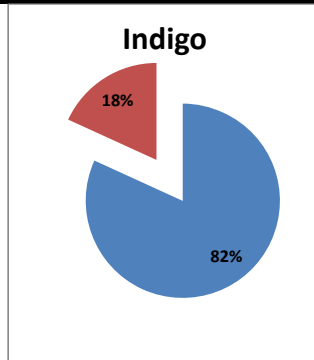

Airport Name :- DELHI INTERNATIONAL AIRPORT PVT LIMITED. - Jan'14

Airline	Total Departures	Flights ontime (STD +/- 15 Min)	Flights Delayed (STD +/- 15 Min)	% On time	% delayed	Airline					Airport		Weather		ATC	Miscellaneous
						Passenger & baggage handling (IATA CODES 11-18)	Aircraft & Ramp Handling (IATA CODES 31-39)	Technical, automated equipment failure(IATA CODES 41-48)	Operations , crew(IATA CODES 61-69)	Reactionary reasons (IATA CODES 91-97)	Airport Facilites (IATA CODES - 87,89)	Airport Security (IATA CODES 85)	Destination airport below minima (IATA CODES 72)	Departure aerodrome Below minima (IATA CODES 71)	ATFM(IATA CODES 81-84)	IATA CODE-99
AI	1835	1206	629	66%	34%	9	5	19	46	445	5	1	78	18	2	1
G8	799	623	176	78%	22%	1	0	1	5	146	4	0	15	2	0	2
6E	2216	1813	403	82%	18%	2	1	2	76	254	33	0	26	6	2	1
9W&S2	1909	1249	660	65%	35%	7	0	10	59	493	20	0	65	5	1	0
SG	1623	1177	446	73%	27%	0	0	31	10	302	9	0	77	11	5	1
Total	8382	6068	2314	72%	28%	19	6	63	196	1640	71	1	261	42	10	5

On time percentage

Delayed percentage

Airport Name :- DELHI INTERNATIONAL AIRPORT PVT LIMITED. - Jan'14(Period :- 0300-0859)

Airline	Total Departures	Flights ontime (STD +/- 15 Min)	Flights Delayed (STD +/- 15 Min)	% On time	% delayed	Airline					Airport		Weather		ATC	Miscellaneous
						Passenger & baggage handling (IATA CODES 11-18)	Aircraft & Ramp Handling (IATA CODES 31-39)	Technical, automated equipment failure(IATA CODES 41-48)	Operations , crew(IATA CODES 61-69)	Reactionary reasons (IATA CODES 91-97)	Airport Facilites (IATA CODES - 87,89)	Airport Security (IATA CODES 85)	Destination airport below minima (IATA CODES 72)	Departure aerodrome Below minima (IATA CODES 71)	ATFM(IATA CODES 81-84)	IATA CODE-99
AI	433	377	56	87%	13%	0	1	5	12	3	0	0	26	9	0	0
G8	240	237	3	99%	1%	0	0	0	1	0	0	0	0	2	0	0
6E	606	522	84	86%	14%	0	1	0	65	0	0	0	17	1	0	0
9W&S2	344	285	59	83%	17%	0	0	5	15	13	0	0	23	3	0	0
SG	545	467	78	86%	14%	0	0	2	1	8	0	0	58	9	0	0
Total	2168	1888	280	87%	13%	0	2	12	94	24	0	0	124	24	0	0