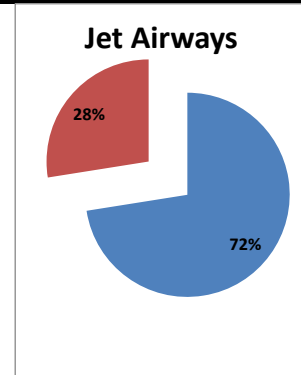

Airport Name :- DELHI INTERNATIONAL AIRPORT PVT LIMITED. - Jan'13(Period :- 2100-0259)

Airline	Total Departures	Flights ontime (STD +/- 15 Min)	Flights Delayed (STD +/- 15 Min)	% On time	% delayed	Airline					Airport		Weather		ATC	Miscellaneous
						Passenger & baggage handling (IATA CODES 11-18)	Aircraft & Ramp Handling (IATA CODES 31-39)	Technical, automated equipment failure(IATA CODES 41-48)	Operations , crew(IATA CODES 61-69)	Reactionary reasons (IATA CODES 91-97)	Airport Facilites (IATA CODES - 87,89)	Airport Security (IATA CODES 85)	Destination airport below minima (IATA CODES 72)	Departure aerodrome Below minima (IATA CODES 71)	ATFM(IATA CODES 81-84)	IATA CODE-99
AI	32	25	7	78%	22%	0	0	1	1	5	0	0	0	0	0	0
G8	27	18	9	67%	33%	0	0	0	0	9	0	0	0	0	0	0
6E	0	0	0	0%	0%	0	0	0	0	0	0	0	0	0	0	0
9W&S2	80	58	22	73%	28%	0	0	0	2	20	0	0	0	0	0	0
SG	0	0	0	0%	0%	0	0	0	0	0	0	0	0	0	0	0
Total	139	101	38	73%	27%	0	0	1	3	34	0	0	0	0	0	0

On time percentage

Delayed percentage