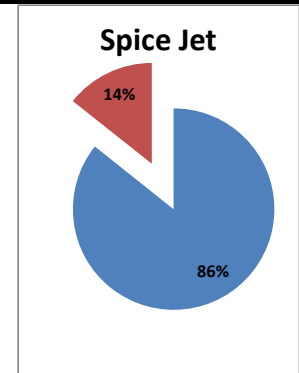

Airport Name :- DELHI INTERNATIONAL AIRPORT PVT LIMITED. - Jan'14

Airline	Total Departures	Flights ontime (STD +/- 15 Min)	Flights Delayed (STD +/- 15 Min)	% On time	% delayed	Airline					Airport		Weather		ATC	Miscellaneous
						Passenger & baggage handling (IATA CODES 11-18)	Aircraft & Ramp Handling (IATA CODES 31-39)	Technical, automated equipment failure(IATA CODES 41-48)	Operations , crew(IATA CODES 61-69)	Reactionary reasons (IATA CODES 91-97)	Airport Facilites (IATA CODES - 87,89)	Airport Security (IATA CODES 85)	Destination airport below minima (IATA CODES 72)	Departure aerodrome Below minima (IATA CODES 71)	ATFM(IATA CODES 81-84)	IATA CODE-99
AI	1835	1206	629	66%	34%	9	5	19	46	445	5	1	78	18	2	1
G8	799	623	176	78%	22%	1	0	1	5	146	4	0	15	2	0	2
6E	2216	1813	403	82%	18%	2	1	2	76	254	33	0	26	6	2	1
9W&S2	1909	1249	660	65%	35%	7	0	10	59	493	20	0	65	5	1	0
SG	1623	1177	446	73%	27%	0	0	31	10	302	9	0	77	11	5	1
Total	8382	6068	2314	72%	28%	19	6	63	196	1640	71	1	261	42	10	5

On time percentage

Delayed percentage

Airport Name :- DELHI INTERNATIONAL AIRPORT PVT LIMITED. - Jan'14(Period :- 0300-0859)

Airline	Total Departures	Flights ontime (STD +/- 15 Min)	Flights Delayed (STD +/- 15 Min)	% On time	% delayed	Airline					Airport		Weather		ATC	Miscellaneous
						Passenger & baggage handling (IATA CODES 11-18)	Aircraft & Ramp Handling (IATA CODES 31-39)	Technical, automated equipment failure(IATA CODES 41-48)	Operations , crew(IATA CODES 61-69)	Reactionary reasons (IATA CODES 91-97)	Airport Facilites (IATA CODES - 87,89)	Airport Security (IATA CODES 85)	Destination airport below minima (IATA CODES 72)	Departure aerodrome Below minima (IATA CODES 71)	ATFM(IATA CODES 81-84)	IATA CODE-99
AI	433	377	56	87%	13%	0	1	5	12	3	0	0	26	9	0	0
G8	240	237	3	99%	1%	0	0	0	1	0	0	0	0	2	0	0
6E	606	522	84	86%	14%	0	1	0	65	0	0	0	17	1	0	0
9W&S2	344	285	59	83%	17%	0	0	5	15	13	0	0	23	3	0	0
SG	545	467	78	86%	14%	0	0	2	1	8	0	0	58	9	0	0
Total	2168	1888	280	87%	13%	0	2	12	94	24	0	0	124	24	0	0