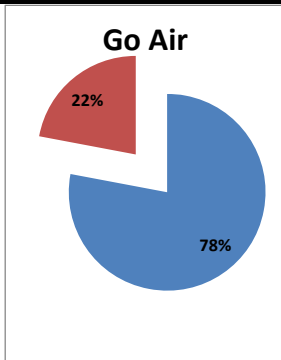

Airport Name :- DELHI INTERNATIONAL AIRPORT PVT LIMITED. - Jan'14

Airline	Total Departures	Flights ontime (STD +/- 15 Min)	Flights Delayed (STD +/- 15 Min)	% On time	% delayed	Airline					Airport		Weather		ATC	Miscellaneous
						Passenger & baggage handling (IATA CODES 11-18)	Aircraft & Ramp Handling (IATA CODES 31-39)	Technical, automated equipment failure(IATA CODES 41-48)	Operations , crew(IATA CODES 61-69)	Reactionary reasons (IATA CODES 91-97)	Airport Facilites (IATA CODES - 87,89)	Airport Security (IATA CODES 85)	Destination airport below minima (IATA CODES 72)	Departure aerodrome Below minima (IATA CODES 71)	ATFM(IATA CODES 81-84)	IATA CODE-99
AI	1835	1206	629	66%	34%	9	5	19	46	445	5	1	78	18	2	1
G8	799	623	176	78%	22%	1	0	1	5	146	4	0	15	2	0	2
6E	2216	1813	403	82%	18%	2	1	2	76	254	33	0	26	6	2	1
9W&S2	1909	1249	660	65%	35%	7	0	10	59	493	20	0	65	5	1	0
SG	1623	1177	446	73%	27%	0	0	31	10	302	9	0	77	11	5	1
Total	8382	6068	2314	72%	28%	19	6	63	196	1640	71	1	261	42	10	5

On time percentage

Delayed percentage

Airport Name :- DELHI INTERNATIONAL AIRPORT PVT LIMITED. - Jan'14(Period :- 0300-0859)

Airline	Total Departures	Flights ontime (STD +/- 15 Min)	Flights Delayed (STD +/- 15 Min)	% On time	% delayed	Airline					Airport		Weather		ATC	Miscellaneous
						Passenger & baggage handling (IATA CODES 11-18)	Aircraft & Ramp Handling (IATA CODES 31-39)	Technical, automated equipment failure(IATA CODES 41-48)	Operations , crew(IATA CODES 61-69)	Reactionary reasons (IATA CODES 91-97)	Airport Facilites (IATA CODES - 87,89)	Airport Security (IATA CODES 85)	Destination airport below minima (IATA CODES 72)	Departure aerodrome Below minima (IATA CODES 71)	ATFM(IATA CODES 81-84)	IATA CODE-99
AI	433	377	56	87%	13%	0	1	5	12	3	0	0	26	9	0	0
G8	240	237	3	99%	1%	0	0	0	1	0	0	0	0	2	0	0
6E	606	522	84	86%	14%	0	1	0	65	0	0	0	17	1	0	0
9W&S2	344	285	59	83%	17%	0	0	5	15	13	0	0	23	3	0	0
SG	545	467	78	86%	14%	0	0	2	1	8	0	0	58	9	0	0
Total	2168	1888	280	87%	13%	0	2	12	94	24	0	0	124	24	0	0