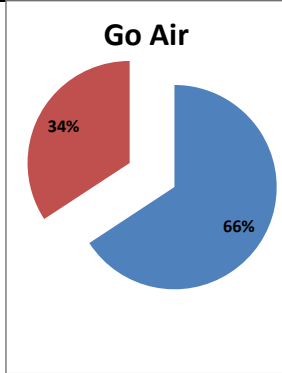

Airport Name :- DELHI INTERNATIONAL AIRPORT PVT LIMITED. - Jan'14(Period :- 1500-2059)

Airline	Total Departures	Flights ontime (STD +/- 15 Min)	Flights Delayed (STD +/- 15 Min)	% On time	% delayed	Airline					Airport		Weather		ATC	Miscellaneous
						Passenger & baggage handling (IATA CODES 11-18)	Aircraft & Ramp Handling (IATA CODES 31-39)	Technical, automated equipment failure(IATA CODES 41-48)	Operations , crew(IATA CODES 61-69)	Reactionary reasons (IATA CODES 91-97)	Airport Facilites (IATA CODES - 87,89)	Airport Security (IATA CODES 85)	Destination airport below minima (IATA CODES 72)	Departure aerodrome Below minima (IATA CODES 71)	ATFM(IATA CODES 81-84)	IATA CODE-99
AI	540	340	200	63%	37%	2	0	1	7	188	0	0	1	0	0	1
G8	257	169	88	66%	34%	0	0	1	3	80	1	0	1	0	0	2
6E	823	635	188	77%	23%	0	0	1	5	167	14	0	0	0	0	1
9W&S2	671	395	276	59%	41%	1	0	4	21	250	0	0	0	0	0	0
SG	548	361	187	66%	34%	0	0	11	3	171	0	0	0	1	0	1
Total	2839	1900	939	67%	33%	3	0	18	39	856	15	0	2	1	0	5

On time percentage

Delayed percentage