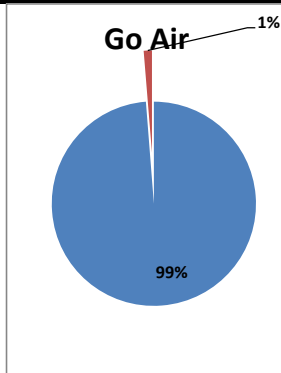

Airport Name :- DELHI INTERNATIONAL AIRPORT PVT LIMITED. - Jan'14

Airline	Total Departures	Flights ontime (STD +/- 15 Min)	Flights Delayed (STD +/- 15 Min)	% On time	% delayed	Airline					Airport		Weather		ATC	Miscellaneous
						Passenger & baggage handling (IATA CODES 11-18)	Aircraft & Ramp Handling (IATA CODES 31-39)	Technical, automated equipment failure(IATA CODES 41-48)	Operations , crew(IATA CODES 61-69)	Reactionary reasons (IATA CODES 91-97)	Airport Facilites (IATA CODES - 87,89)	Airport Security (IATA CODES 85)	Destination airport below minima (IATA CODES 72)	Departure aerodrome Below minima (IATA CODES 71)	ATFM(IATA CODES 81-84)	IATA CODE-99
AI	1835	1206	629	66%	34%	9	5	19	46	445	5	1	78	18	2	1
G8	799	623	176	78%	22%	1	0	1	5	146	4	0	15	2	0	2
6E	2216	1813	403	82%	18%	2	1	2	76	254	33	0	26	6	2	1
9W&S2	1909	1249	660	65%	35%	7	0	10	59	493	20	0	65	5	1	0
SG	1623	1177	446	73%	27%	0	0	31	10	302	9	0	77	11	5	1
Total	8382	6068	2314	72%	28%	19	6	63	196	1640	71	1	261	42	10	5

On time percentage

Delayed percentage

Airport Name :- DELHI INTERNATIONAL AIRPORT PVT LIMITED. - Jan'14(Period :- 0300-0859)

Airline	Total Departures	Flights ontime (STD +/- 15 Min)	Flights Delayed (STD +/- 15 Min)	% On time	% delayed	Airline					Airport		Weather		ATC	Miscellaneous
						Passenger & baggage handling (IATA CODES 11-18)	Aircraft & Ramp Handling (IATA CODES 31-39)	Technical, automated equipment failure(IATA CODES 41-48)	Operations , crew(IATA CODES 61-69)	Reactionary reasons (IATA CODES 91-97)	Airport Facilites (IATA CODES - 87,89)	Airport Security (IATA CODES 85)	Destination airport below minima (IATA CODES 72)	Departure aerodrome Below minima (IATA CODES 71)	ATFM(IATA CODES 81-84)	IATA CODE-99
AI	433	377	56	87%	13%	0	1	5	12	3	0	0	26	9	0	0
G8	240	237	3	99%	1%	0	0	0	1	0	0	0	0	2	0	0
6E	606	522	84	86%	14%	0	1	0	65	0	0	0	17	1	0	0
9W&S2	344	285	59	83%	17%	0	0	5	15	13	0	0	23	3	0	0
SG	545	467	78	86%	14%	0	0	2	1	8	0	0	58	9	0	0
Total	2168	1888	280	87%	13%	0	2	12	94	24	0	0	124	24	0	0