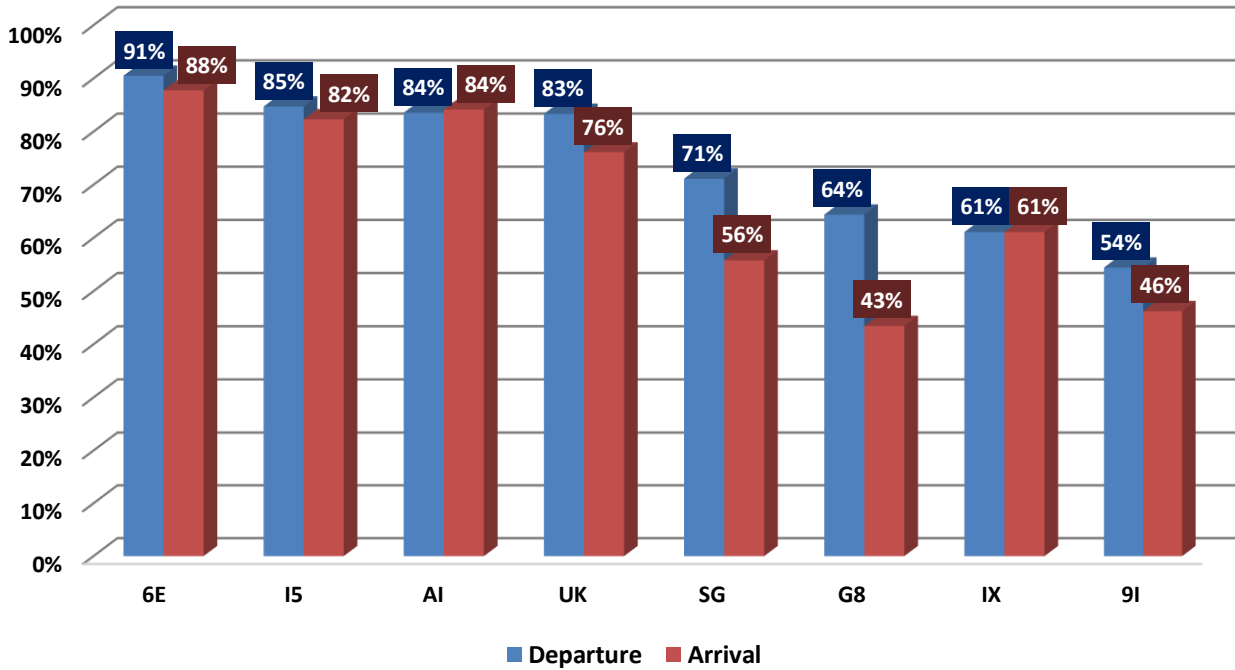

On time Performance

Delay reason

- Reactionary reasons
- Bad Weather at Delhi
- Air traffic flow management
- Airport Facilities
- Technical, automated equipment failure
- Passenger & baggage handling
- Others
- Operations, crew
- Aircraft & Ramp Handling
- Airport security
- Bad weather at Destination