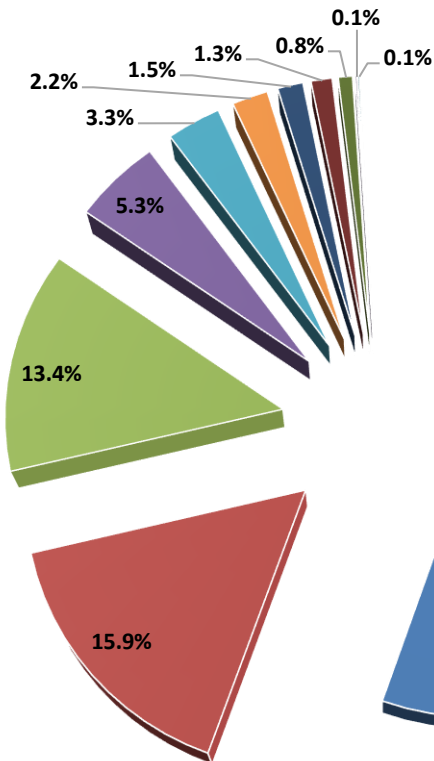

On time Performance

Delay reason

- Reactionary reasons
- Bad Weather at Delhi
- Air traffic flow management
- Airport Facilities
- Technical, automated equipment failure
- Passenger & baggage handling
- Others
- Operations, crew
- Aircraft & Ramp Handling
- Airport security
- Bad weather at Destination