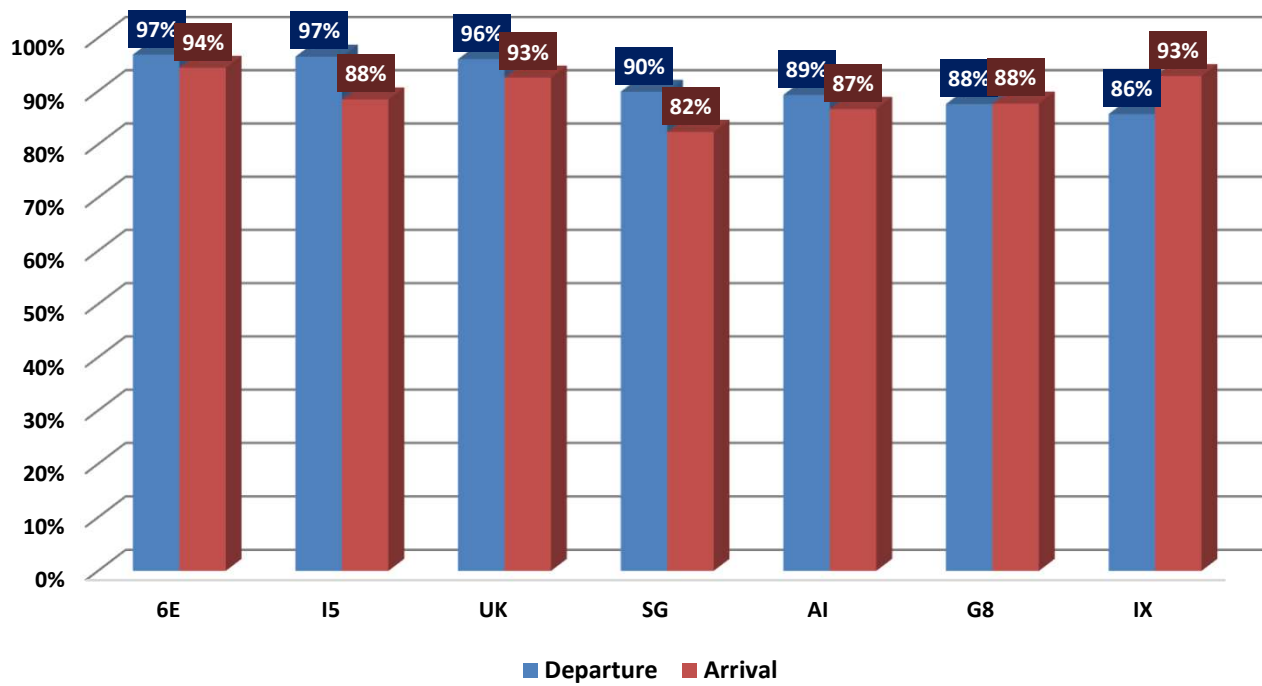

## On time Performance

## Delay reason

- Reactionary reasons
- Technical, automated equipment failure
- Airport Facilities
- Bad Weather at Delhi
- Passenger & baggage handling
- Operations, crew
- Air traffic flow management
- Others
- Aircraft & Ramp Handling
- Airport security