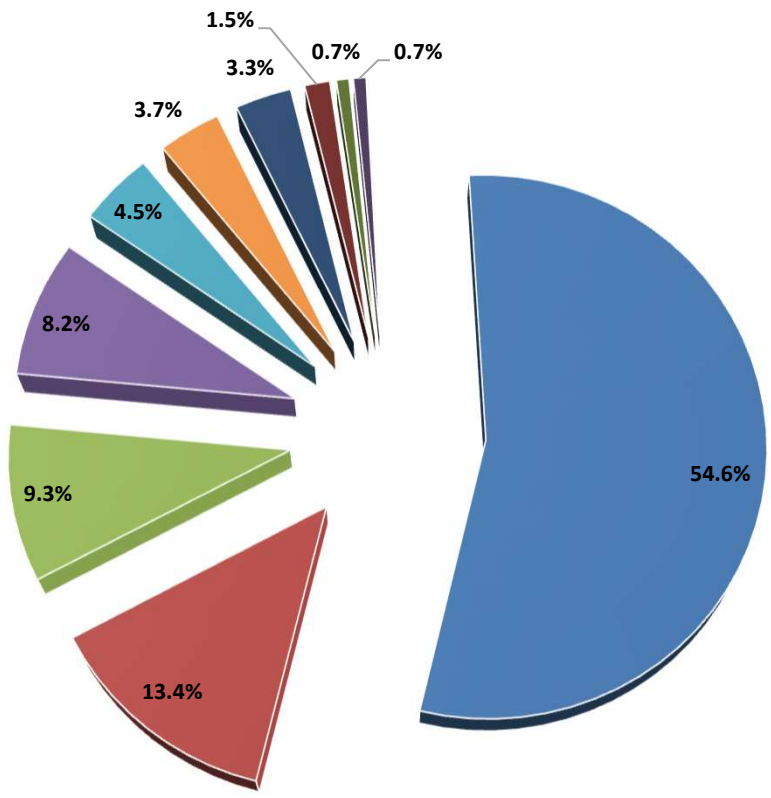

## On time Performance

## Delay reason

- Reactionary reasons
- Technical, automated equipment failure
- Airport Facilities
- Bad Weather at Delhi
- Passenger & baggage handling
- Operations, crew
- Air traffic flow management
- Others
- Aircraft & Ramp Handling
- Airport security